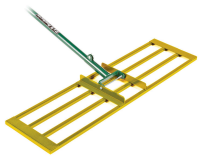

GERT KAUFMANN Golf Course Management

Graf-Buttler-Strasse 7 Haimhausen, 85778

+498133907773

<https://golfkauf.rrproducts.com/>