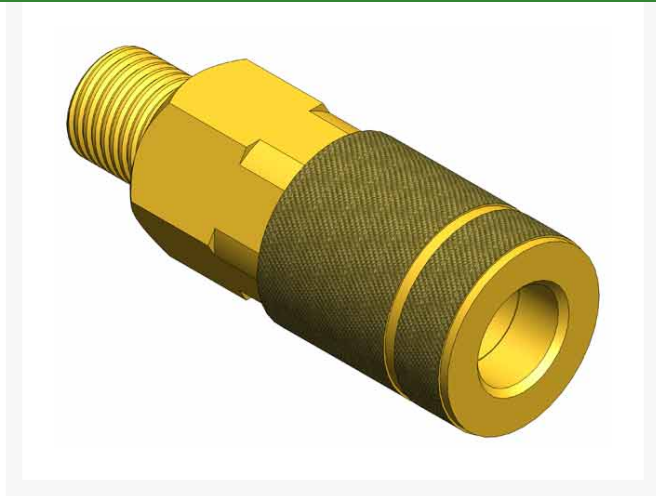

Coupler - Brass 1/4 Nptm Steel Valv

R5010

Details

NPT pipe thread.

Specifications

Manufacturer

R&R Products

GERT KAUFMANN Golf Course Management