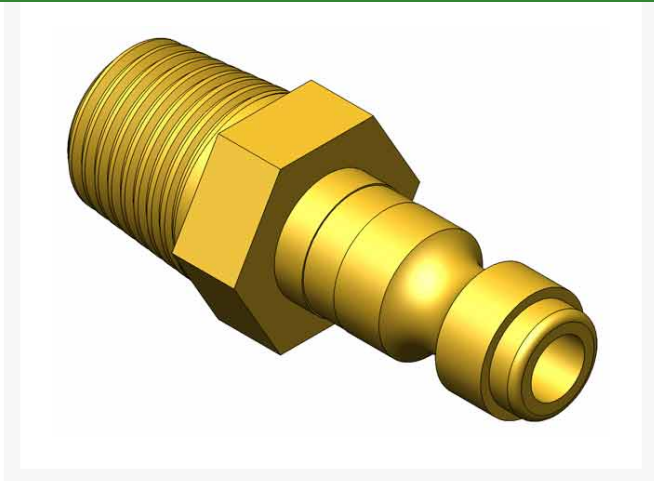

Plug - Brass Coupler 1/4 Nptm

R5051

Details

NPT pipe thread.

Specifications

Manufacturer

R&R Products