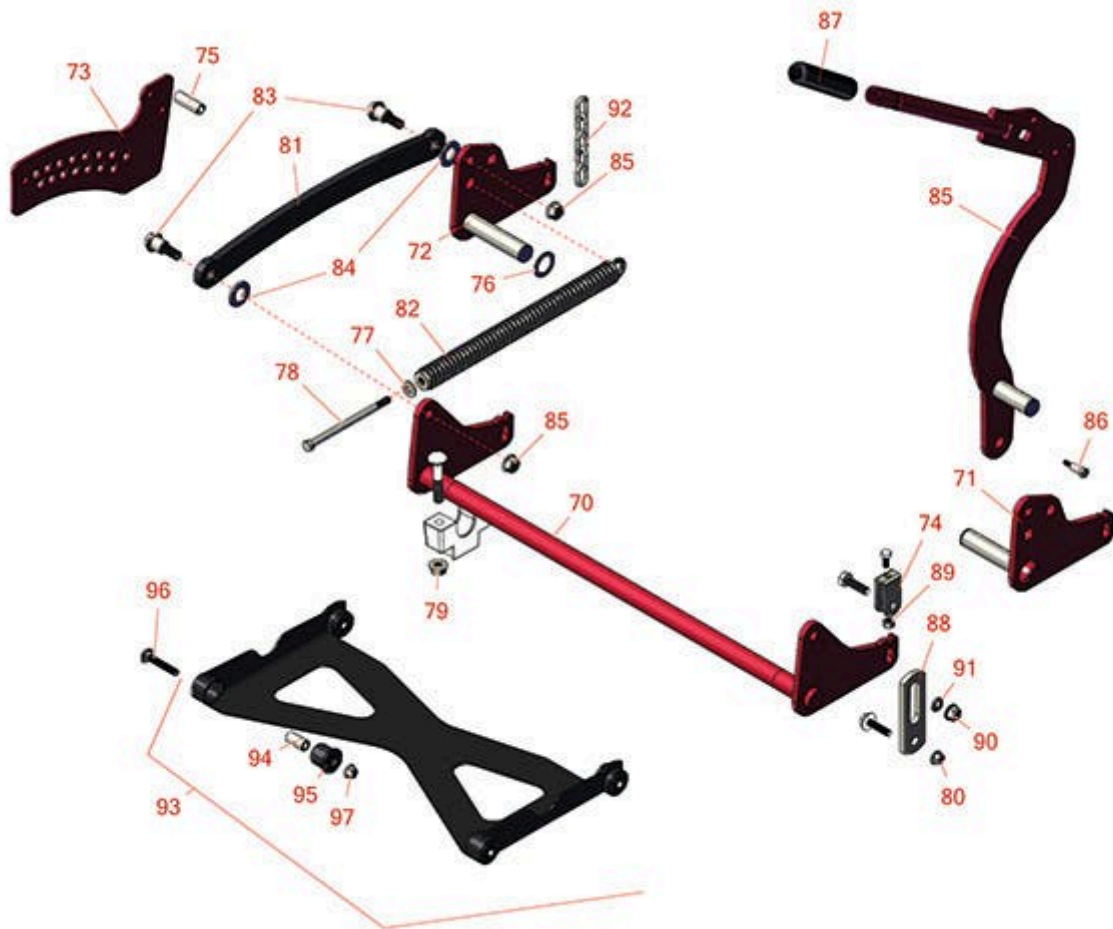

# Replaces Toro GrandStand Mower Parts

Mower with 60in Deck - Model 72509

Deck Lift

All original equipment manufacturers names and part numbers are used for identification purposes only, and we are in no way implying that our products are original equipment parts. Prices subject to change without notice.

# Replaces Toro GrandStand Mower Parts

Mower with 60in Deck - Model 72509

Deck Lift

Item No	R&R Part No.	OEM Part No.	Description	Qty Req	Order Quantity
---------	--------------	--------------	-------------	---------	----------------

# Replaces Toro GrandStand Mower Parts

Mower with 60in Deck - Model 72509

Deck Lift

Item No	R&R Part No.	OEM Part No.	Description	Qty Req	Order Quantity
84	<b>R453022</b>	01-166-0480, 01-166-1220, 21-3880, 217-21, 30-8550, 30-9110, 3256-28, 3256-44, 46-9030, Mar-71	Washer - 3/4 SAE	4	
85	<b>R130-1775-01</b>	130-1775-01	Lever-Lift	1	
86	<b>R119-2309</b>	119-2309	Shoulder Bolt	1	
87	<b>R115-3592</b>	115-3592	Grip - Foam	1	
88	<b>R130-6589</b>	130-6589	Lift Link	2	
89	<b>RP457-2</b>	01-191-0518, 22-12-AJK, 3218-2, 513299, P457-2	Nut - Jam 5/16-18 Zinc	4	
90	<b>R114-8417</b>	114-8417	Locknut - 7/16-14 Nylon Hx Fl	4	

# Replaces Toro GrandStand Mower Parts

Mower with 60in Deck - Model 72509

Deck Lift

Item No	R&R Part No.	OEM Part No.	Description	Qty Req	Order Quantity
91	<b>R453011</b>	01-166-0100, 01-166-0120, 01-166-0270, 01-166-0500, 01-166-0600, 01-166-0620, 132-4593, 2356-3, 237-12, 24-10-AD, 24-11-AD, 24-11-BD, 24-12-AD, 24-12-BD, 30-9310, 32-8190, 3256-24, 3256-3, 3256-36, 3256-4, 453011, 47-9950, 48-9220, 513458, 7-0052	Washer - Flat 3/8 SAE Y/Zinc	2	
92	<b>R1-633447</b>	1-633447	Chain - Deck Lift	1	
93	<b>R137-4129</b>	137-4129	Deck Strut Assy	1	
94	<b>R108-6544</b>	108-6544	Spacer	4	
95	<b>R137-4108</b>	137-4108	Rubber Bushing	4	
96	<b>R3231-7</b>	3231-33, 3231-7	Bolt - Carriage 3/8-16 x 2-1/4	4	
97	<b>R32128-19</b>	104-8301, 104-9301, 32128-19	Locknut - 3/8-16 Flanged Top Lock	4	