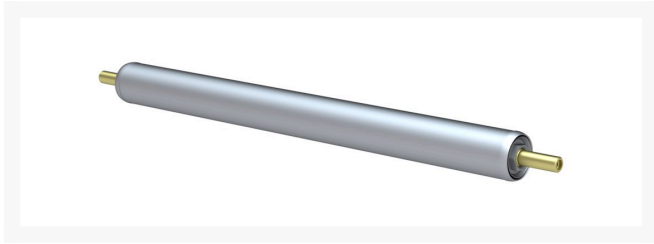

# Roller - Smooth 2 in Steel Rear

R140-5560

## Replaces

R&R Products	R105-5776, R106-6945, R107-3509, R119-4093, R120-9595
Toro	105-5776, 106-6945, 107-3509, 119-4093, 120-9595, 140-5560