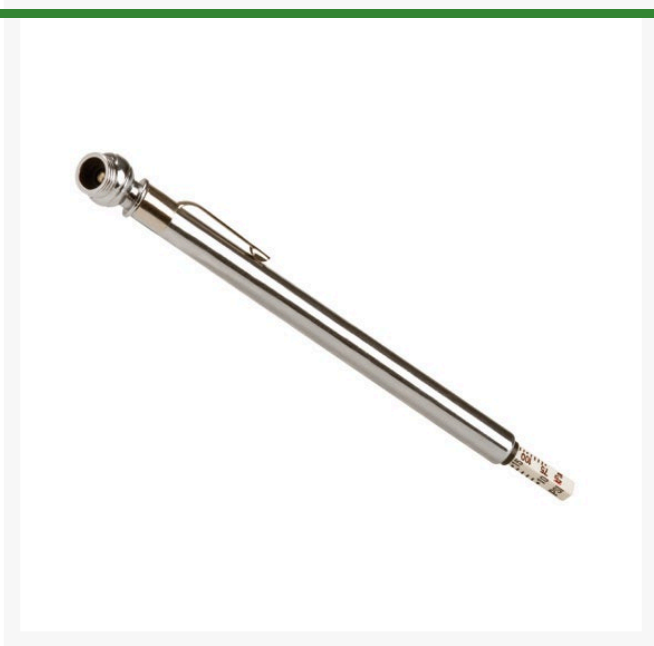

Pocket Tire Gauge - 10-50 PSI

R5202

Details

Calibrated in several ranges for many applications.
Nylon indicator bar and chrome plated barrel.
Pressure range 10 to 50 psi.

- Calibrated in several ranges for multiple uses
- Nylon indicator bar
- Chrome-plated barrel
- Pressure range 10 to 50 psi