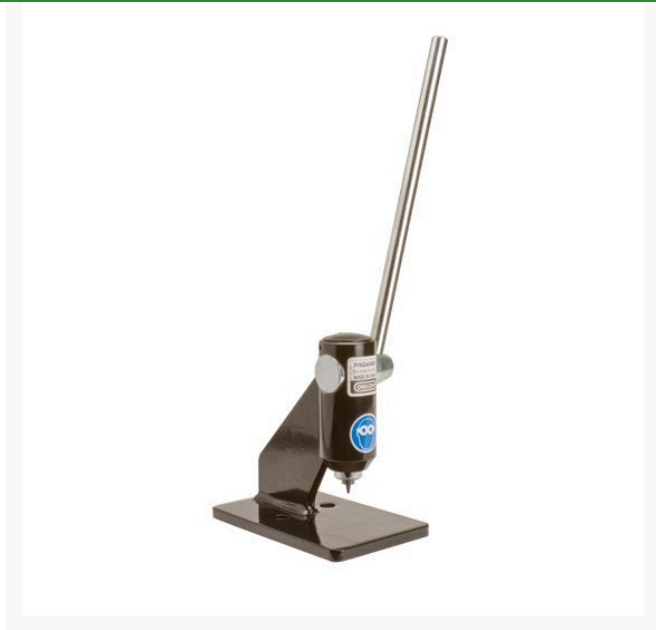

# Chain Breaker

R57-400

## Details

Drives out rivets from 1/4", .325", 3/8" and .404" pitch chain. One piece cast aluminum unit.

- One-piece cast aluminum