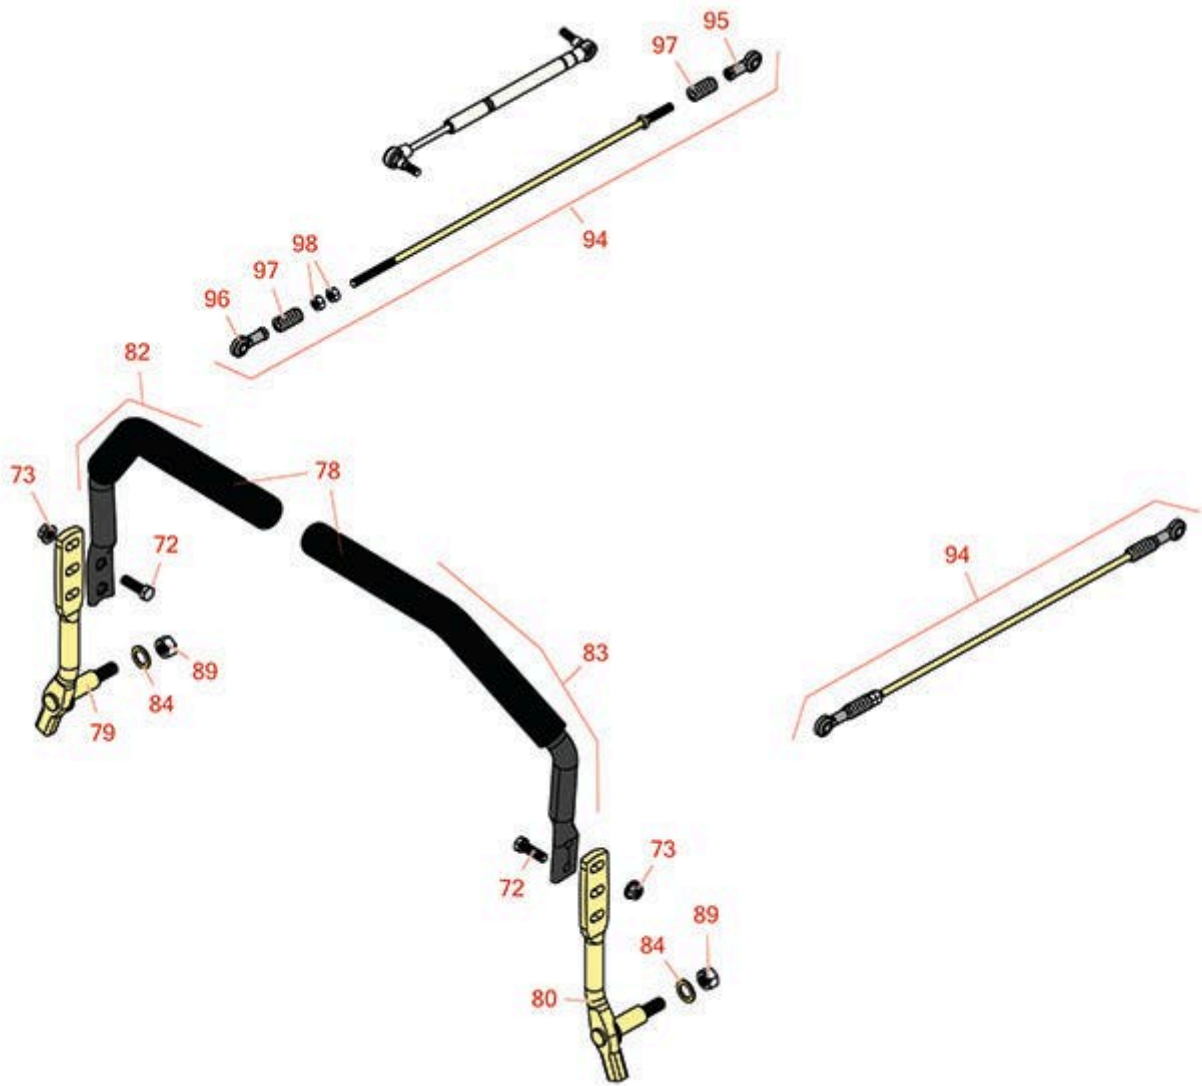

Replaces Toro Z Master Commercial 3000 Parts

Zero Turn Mower with 72in Deck - Models 74959
Controls

All original equipment manufacturers names and part numbers are used for identification purposes only, and we are in no way implying that our products are original equipment parts. Prices subject to change without notice.

Replaces Toro Z Master Commercial 3000 Parts

Zero Turn Mower with 72in Deck - Models 74959
Controls

Item No	R&R Part No.	OEM Part No.	Description	Qty Req	Order Quantity
72	R400264	01-150-0180, 01-178-0610, 20-48-AD, 20-48-AGD, 32-9160, 3224-3, 323-29, 323-7, 400264, 908035P	Bolt - Hex HD 3/8-16 x 1-1/4	8	
73	R104-8301	104-8301, 104-9301, 109-6658, 133-7570	Locknut - 3/8-16 Nylon Flanged	8	
78	R109-5668	109-5668	Grip - Control Lever - Foam	2	
79	R116-0039	116-0039	Lever - Motion Control - RH	1	
80	R116-0040	116-0040	Lever - Motion Control - LH	1	
82	R109-6589	109-6589	RH Steering Handle Assy	1	
83	R109-6590	109-6590	LH Steering Handle Assy	1	
84	R453017	01-166-0050, 01-166-0240, 01-166-0800, 24-13-AD, 24-14-AD, 32-8110, 3256-26, 3256-6, 453017, 69-8980, 87-7270	Washer - Flat 1/2	2	
89	R443818	01-191-0813, 3218-18, 3218-5, 3248-18	Nut - 1/2-13 Hex Jam Zinc	2	
94	R109-8106	109-8106	Linkage Assy - Front Pump	2	

Replaces Toro Z Master Commercial 3000 Parts

Zero Turn Mower with 72in Deck - Models 74959
Controls

Item No	R&R Part No.	OEM Part No.	Description	Qty Req	Order Quantity
95	R1-633152	1-633152	Balljoint - LH	2	
96	R1-543017	1-543017	Balljoint - RH	2	
97	R1-323245	1-323245	Spring - Compression	4	
98	R3219-2	01-188-0524, 22-12-BJKD, 3219-2, 915720	Nut - 5/16-24 Zinc	4	