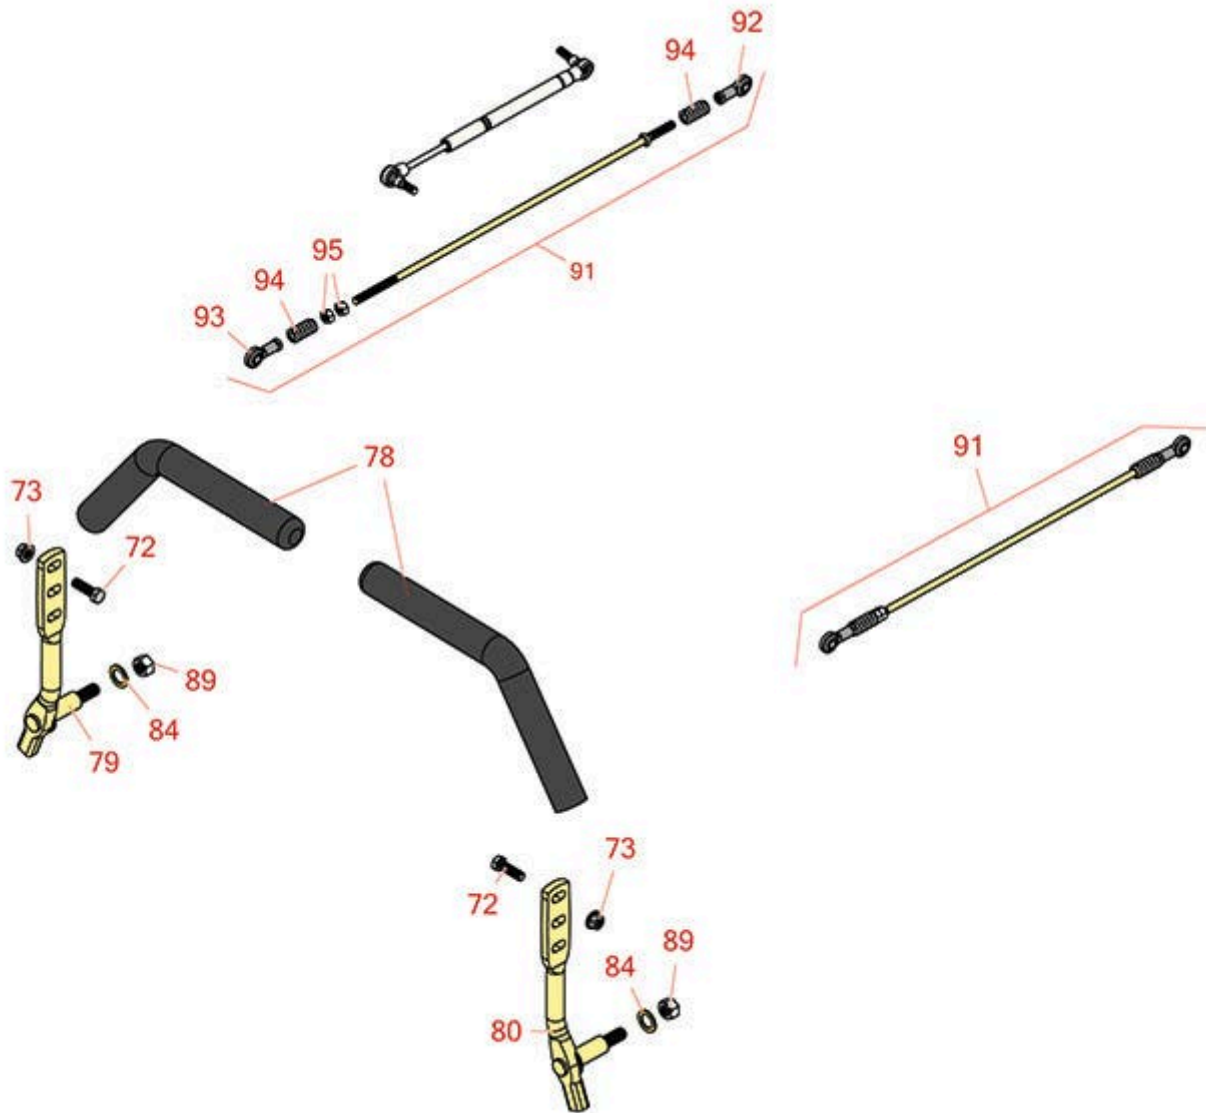

Replaces Toro Z Master Commercial 3000 Parts

Zero Turn Mower with 60in Deck - Model 74990
Controls

All original equipment manufacturers names and part numbers are used for identification purposes only, and we are in no way implying that our products are original equipment parts. Prices subject to change without notice.

Replaces Toro Z Master Commercial 3000 Parts

Zero Turn Mower with 60in Deck - Model 74990
Controls

Item No	R&R Part No.	OEM Part No.	Description	Qty Req	Order Quantity
72	R400264	01-150-0180, 01-178-0610, 20-48-AD, 20-48-AGD, 32-9160, 3224-3, 323-29, 323-7, 400264, 908035P	Bolt - Hex HD 3/8-16 x 1-1/4	4	
73	R104-8301	104-8301, 104-9301, 109-6658, 133-7570	Locknut - 3/8-16 Nylon Flanged	8	
78	R109-5668	109-5668	Grip - Control Lever - Foam	1	
79	R116-0039	116-0039	Lever - Motion Control - RH	1	
80	R116-0040	116-0040	Lever - Motion Control - LH	1	
84	R453017	01-166-0050, 01-166-0240, 01-166-0800, 24-13-AD, 24-14-AD, 32-8110, 3256-26, 3256-6, 453017, 69-8980, 87-7270	Washer - Flat 1/2	2	
89	R443818	01-191-0813, 3218-18, 3218-5, 3248-18	Nut - 1/2-13 Hex Jam Zinc	2	
91	R109-8106	109-8106	Linkage Assy - Front Pump	2	
92	R1-633152	1-633152	Balljoint - LH	2	
93	R1-543017	1-543017	Balljoint - RH	2	

Replaces Toro Z Master Commercial 3000 Parts

*Zero Turn Mower with 60in Deck - Model 74990
Controls*

Item No	R&R Part No.	OEM Part No.	Description	Qty Req	Order Quantity
94	R1-323245	1-323245	Spring - Compression	4	
95	R3219-2	01-188-0524, 22-12-BJKD, 3219-2, 915720	Nut - 5/16-24 Zinc	4	