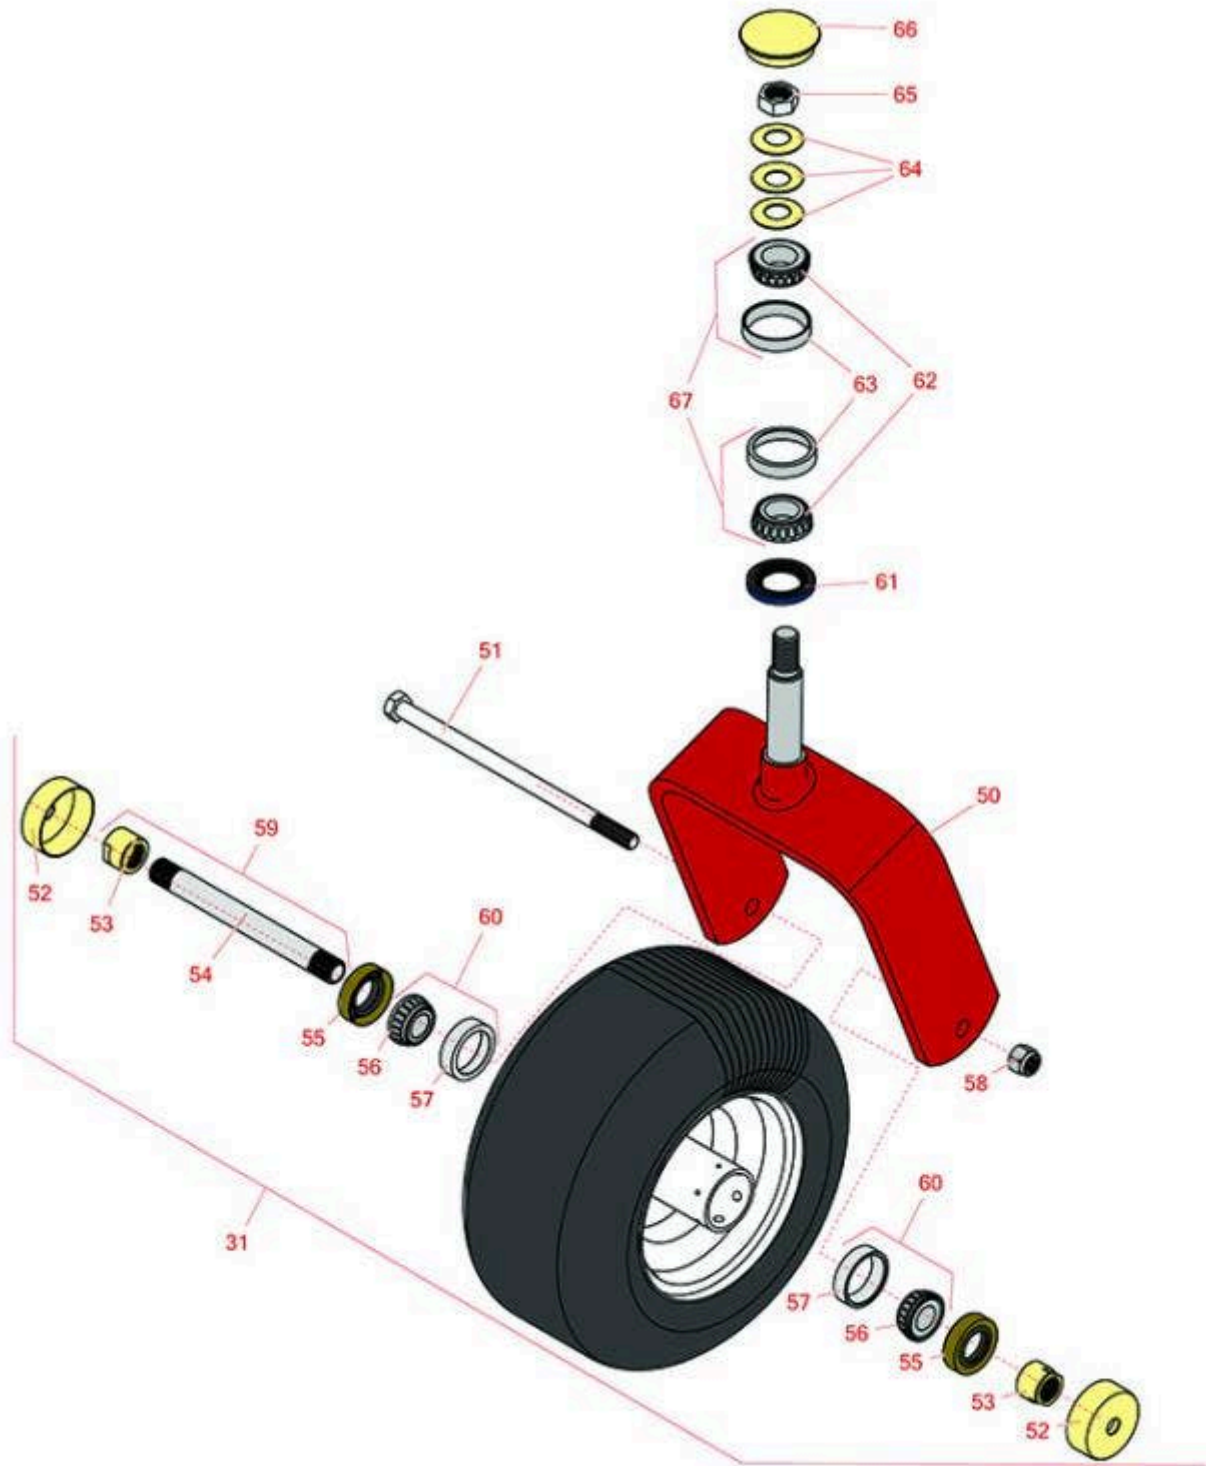

# Replaces Exmark Lazer Z Propane Parts

Zero-Turn Mower with 60in Deck - Model LZS740PKC60400  
Caster Wheel

All original equipment manufacturers names and part numbers are used for identification purposes only, and we are in no way implying that our products are original equipment parts. Prices subject to change without notice.

# Replaces Exmark Lazer Z Propane Parts

Zero-Turn Mower with 60in Deck - Model LZS740PKC60400  
Caster Wheel

Item No	R&R Part No.	OEM Part No.	Description	Qty Req	Order Quantity
<b>Tires</b>					
31	<b>R109-9127</b>	109-9127	Tire & Wheel - 13x6.50-6 Flat Free	2	
<b>Other parts Available</b>					
50	<b>R116-8888</b>	103-1474-01, 116--6707-01, 116-6707-01	Fork - Caster 7.875 in Inside	0	
51	<b>R325-39</b>	325-39	Bolt - Hx HD 1/2-13 x 9 1/2	2	
52	<b>R103-2768</b>	103-2768	Guard - Seal	4	
53	<b>R103-3051</b>	103-3051	Spacer - Nut - Hardened	4	
54	<b>R103-5156</b>	103-5156	Axle- Caster	2	
55	<b>R103-0063</b>	103-0063	Seal - Grease	4	
56	<b>R254-78</b>	1-633585	Tapered Bearing Cone	4	
57	<b>R254-79</b>	1-633584, R & R ONLY	Cup - Bearing	4	
<i>Tech Note: Use R254-79M installation mandrel to properly install race.:</i>					
58	<b>RF5003</b>	3296-23	Locknut - ESNA 1/2-13	2	
59	<b>R126-5361</b>	126-5361	Axle Assy - with Bushing - Caster	2	
60	<b>R500534</b>	1-633585, R & R ONLY	Bearing - with Cup	4	
61	<b>R116-5647</b>	116-5647, R & R ONLY	Seal - Grease	2	
62	<b>R254-94</b>	1-543509	Tapered Bearing Cone	4	
63	<b>R254-72</b>	1-543508	Cup - Bearing	4	
64	<b>R1-633508</b>	1-633508	Washer - Spring Disc	6	

# Replaces Exmark Lazer Z Propane Parts

*Zero-Turn Mower with 60in Deck - Model LZS740PKC60400  
Caster Wheel*

Item No	R&R Part No.	OEM Part No.	Description	Qty Req	Order Quantity
65	<b>R3296-51</b>	3296-51	Nut - Nylon Lock 3/4-10 Gr 8	2	
66	<b>R103-4882</b>	103-4882	Grease Cap - Castor	2	
67	<b>R500596</b>	R & R ONLY	Tapered Bearing Set - Cup and Cone	4	