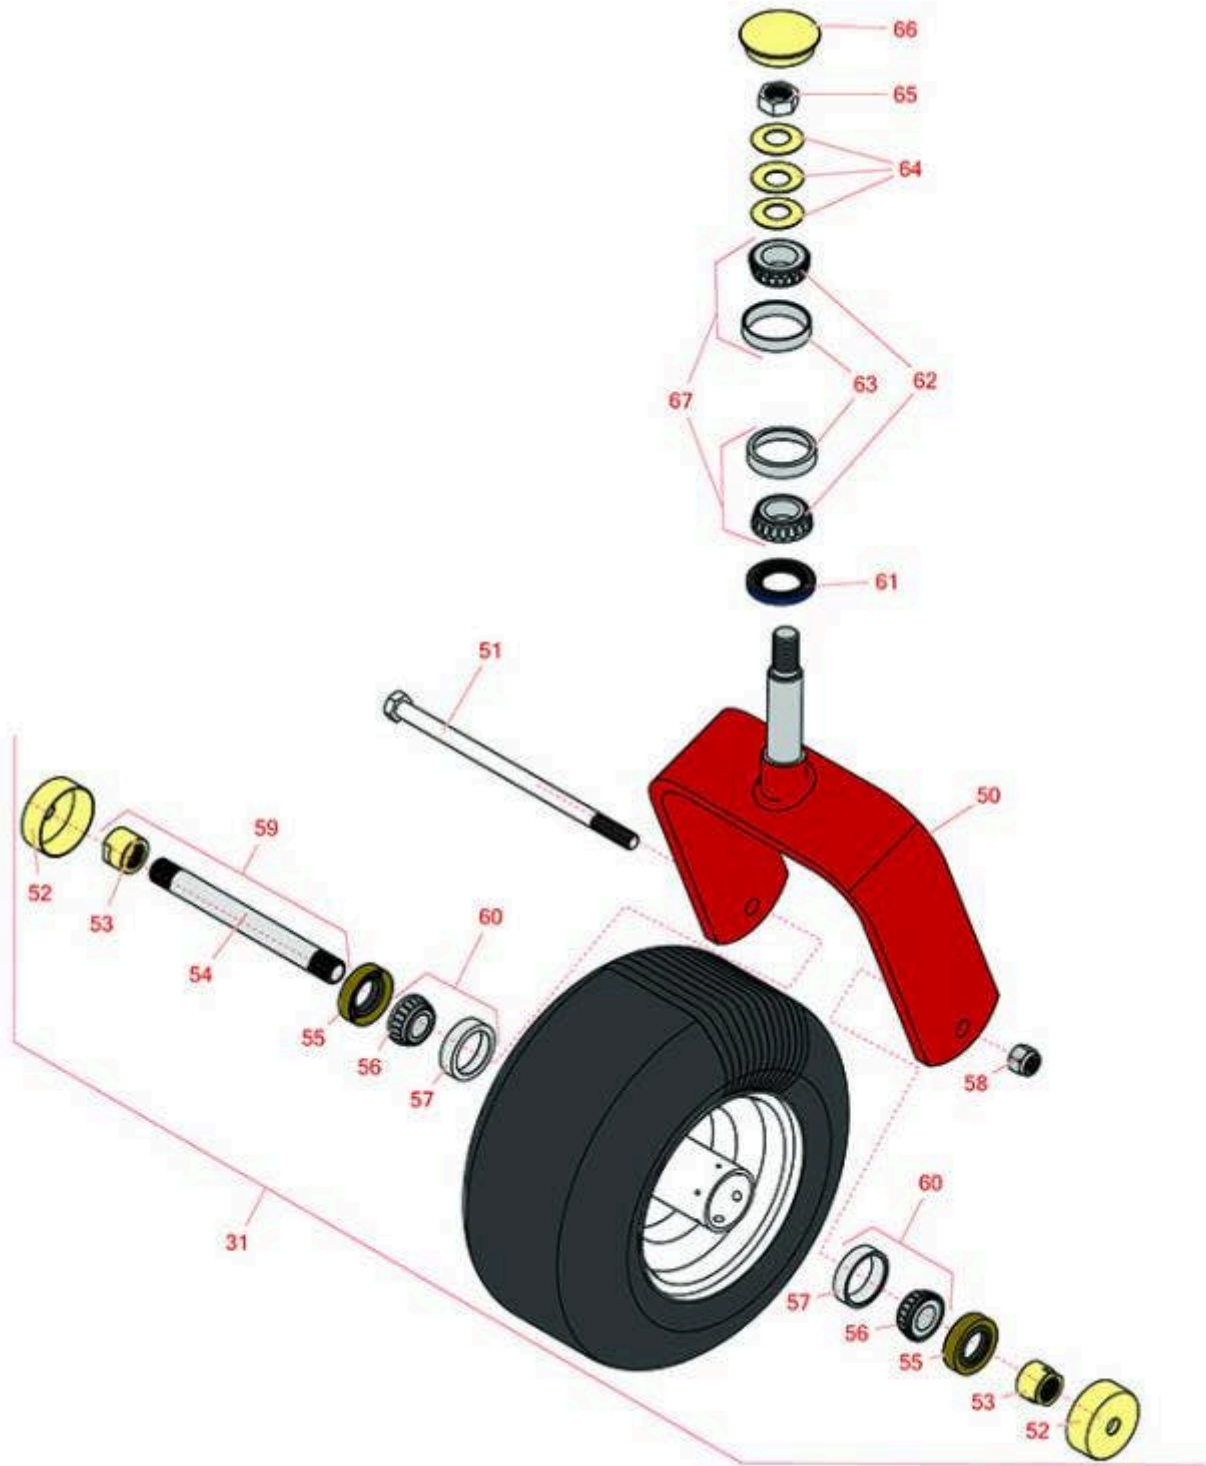

# Replaces Exmark Lazer Z Propane Parts

Zero-Turn Mower with 72in Deck - Model LZS740PKC72400  
Caster Wheel

All original equipment manufacturers names and part numbers are used for identification purposes only, and we are in no way implying that our products are original equipment parts. Prices subject to change without notice.

# Replaces Exmark Lazer Z Propane Parts

Zero-Turn Mower with 72in Deck - Model LZS740PKC72400  
Caster Wheel

Item No	R&R Part No.	OEM Part No.	Description	Qty Req	Order Quantity
<b>Tires</b>					
31	<b>R109-9127</b>	109-9127	Tire & Wheel - 13x6.50-6 Flat Free	2	
<b>Other parts Available</b>					
50	<b>R116-8888</b>	103-1474-01, 116--6707-01, 116-6707-01	Fork - Caster 7.875 in Inside	2	
51	<b>R325-39</b>	325-39	Bolt - Hx HD 1/2-13 x 9 1/2	2	
52	<b>R103-2768</b>	103-2768	Guard - Seal	4	
53	<b>R103-3051</b>	103-3051	Spacer - Nut - Hardened	4	
54	<b>R103-5156</b>	103-5156	Axle- Caster	2	
55	<b>R103-0063</b>	103-0063	Seal - Grease	4	
56	<b>R254-78</b>	1-633585	Tapered Bearing Cone	4	
57	<b>R254-79</b>	1-633584, R & R ONLY	Cup - Bearing	4	
<i>Tech Note: Use R254-79M installation mandrel to properly install race.:</i>					
58	<b>RF5003</b>	3296-23	Locknut - ESNA 1/2-13	2	
59	<b>R126-5361</b>	126-5361	Axle Assy - with Bushing - Caster	2	
60	<b>R500534</b>	1-633585, R & R ONLY	Bearing - with Cup	4	
61	<b>R116-5647</b>	116-5647, R & R ONLY	Seal - Grease	2	
62	<b>R254-94</b>	1-543509	Tapered Bearing Cone	4	
63	<b>R254-72</b>	1-543508	Cup - Bearing	4	
64	<b>R1-633508</b>	1-633508	Washer - Spring Disc	6	

# Replaces Exmark Lazer Z Propane Parts

*Zero-Turn Mower with 72in Deck - Model LZS740PKC72400  
Caster Wheel*

Item No	R&R Part No.	OEM Part No.	Description	Qty Req	Order Quantity
65	<b>R3296-51</b>	3296-51	Nut - Nylon Lock 3/4-10 Gr 8	2	
66	<b>R103-4882</b>	103-4882	Grease Cap - Castor	2	
67	<b>R500596</b>	R & R ONLY	Tapered Bearing Set - Cup and Cone	4	