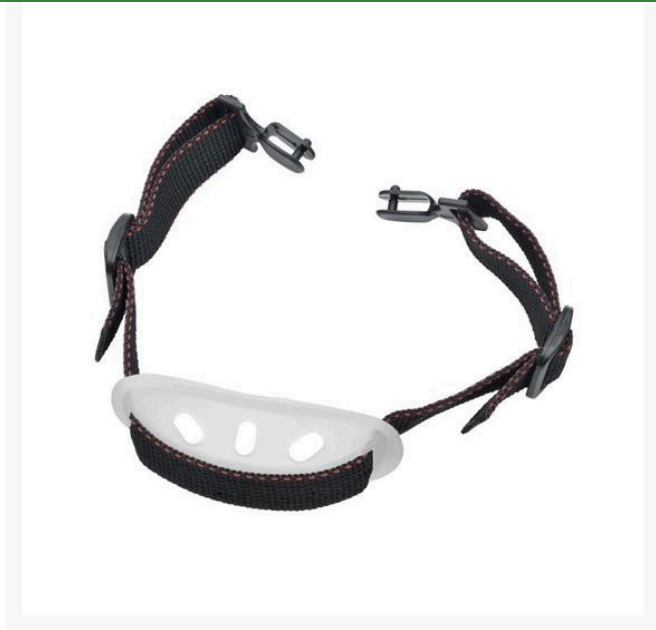

Strap - Hard Hat Chin

R7027

Details

Keeps hard hat in place so you're protected when your work activity risks losing it. Securely attaches to all 3M hard hats. Chin cup vented for comfort. One size adjusts to fit all.

- Securely attaches to all 3M hard hats
- Vented chin cup
- One size adjusts to fit all

Specifications

Manufacturer

Elvex

GERT KAUFMANN Golf Course Management

Graf-Buttler-Strasse 7 Haimhausen, 85778

+498133907773