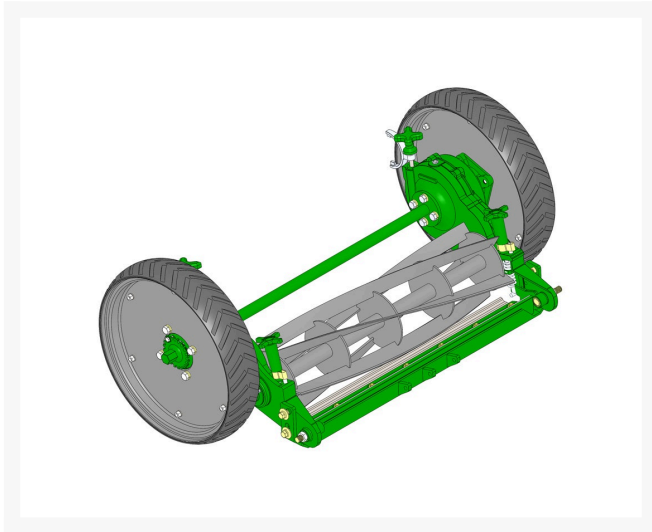

Complete Standard Cutting Unit

R82301

Details

R&R Standard Cut Unit, See Next Page for more information

R&R Cutting Unit Complete with R502673 5 Blade 10 in Dia.. Reel, R101250 Single Lip Bedknife & R70097B 20" Wheels

Specifications

Manufacturer

R&R Products

Fits Models

R&R Products Power Lift 5133GD

R&R Products Power Lift 7180GD

GERT KAUFMANN Golf Course Management

Graf-Buttler-Strasse 7 Haimhausen, 85778