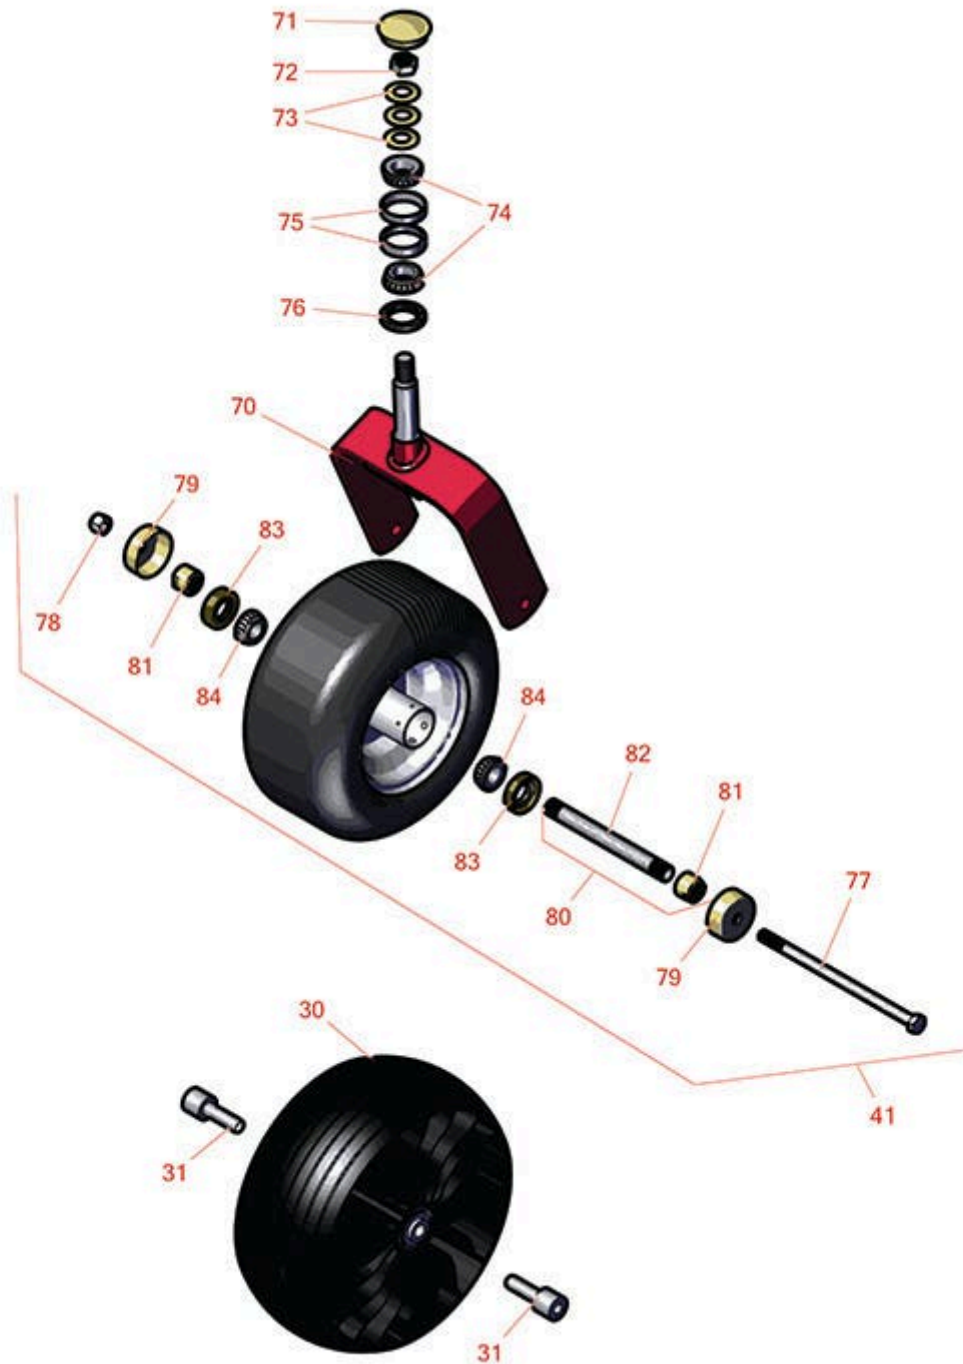

# Replaces Toro Z Master Professional 7000 Parts

Zero Turn Mower with 152cm Deck - Model 74265TE  
Caster Wheel

All original equipment manufacturers names and part numbers are used for identification purposes only, and we are in no way implying that our products are original equipment parts. Prices subject to change without notice.

# Replaces Toro Z Master Professional 7000 Parts

Zero Turn Mower with 152cm Deck - Model 74265TE  
Caster Wheel

Item No	R&R Part No.	OEM Part No.	Description	Qty Req	Order Quantity
---------	--------------	--------------	-------------	---------	----------------

## Tires & Wheels

0	<b>TIRES</b>		<a href="#">Click Here to View Complete Tire Selection</a>	0	
41	<b>R109-9127</b>	109-9124, 109-9125, 109-9127	Tire & Wheel - 13x6.50-6 Flat Free	2	

30	<b>RTMT41011</b>	109-9127, 126-7592, 126-7753, 127-9526, 127-9528, 127-9540, 139-3604, 139-3639, 140-4896	Michelin X Tweel Turf Caster Smooth - 13x6.5N6 (5/8in Mount) 290 lb Max Load	2	
----	------------------	--	--	---	--