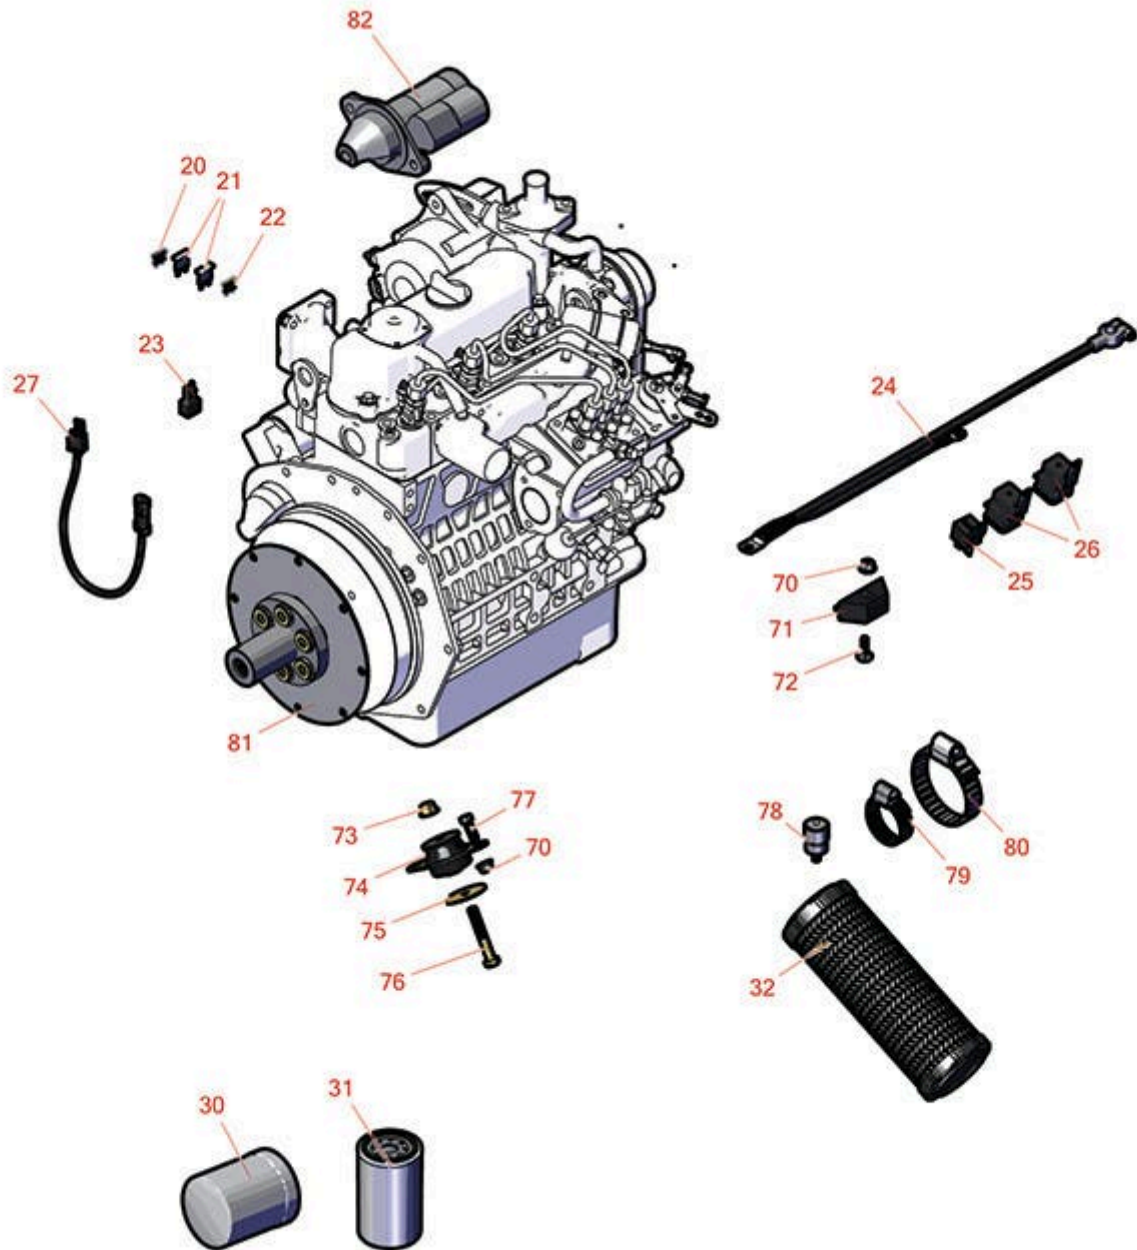

Replaces Toro Groundsmaster 7210

Parts

Zero-Turn Mower Traction Unit - Model 30695
Engine

All original equipment manufacturers names and part numbers are used for identification purposes only, and we are in no way implying that our products are original equipment parts. Prices subject to change without notice.

Replaces Toro Groundsmaster 7210

Parts

Zero-Turn Mower Traction Unit - Model 30695
Engine

Item No	R&R Part No.	OEM Part No.	Description	Qty Req	Order Quantity
Electrical, Gauges, & Controls					
20	R94-6710	94-6710	Fuse-Blade, 2 Amp	1	
21	R218-578	218-578, 95-2438	Fuse - 10 Amp	2	
22	R150812	109102, 109355, 218-581	Fuse - 15 Amp	1	
23	R100-4918	100-4918	Diode	2	
24	R105-0040	105-0040	Cable- Battery- Negative	1	
25	R99-7435	99-7435	Relay - 70 Amp	1	
26	R99-7430	99-7430	Relay - 30 Amp	2	
27	R108-8657	108-8657	Harness-Wire, Seat	1	
Filters					
30	R108-5194	108-5194	Oil Filter - Hyd	1	
31	R125-8752	125-8752	Filter - Fuel/Oil Donaldson	1	
32	R5000919	108-3810, 1083810, 98-9763, 989763	Baldwin Air Filter Element	1	
Other Parts Available					
70	R104-8301	104-8301, 104-9301, 109-6658, 133-7570	Locknut - 3/8-16 Nylon Flanged	1	
71	R66-2490	66-2490	Retainer - Battery	1	
72	R3231-5	3231-5	Bolt - Carriage 3/8-16 x 1-3/4	1	
73	R114-8417	114-8417	Locknut - 7/16-14 Nylon Hx Fl	2	

Replaces Toro Groundsmaster 7210

Parts

Zero-Turn Mower Traction Unit - Model 30695
Engine

Item No	R&R Part No.	OEM Part No.	Description	Qty Req	Order Quantity
74	R130-2486	130-2486, 53-9681	Mount - Motor	2	
75	R87-5100	87-5100	Washer - Snubbing	2	
76	R324-11	3225-8, 324-11	Bolt - 7/16-14 x 2 3/4 Hx HD GR5	2	
77	R323-6	01-150-0010, 01-178-0608, 20-47-AD, 20-47-AGD, 3224-2, 323-6, 49-3510, 908034P, 908332	Bolt - Hex HD 3/8-16 x 1 GR5 YZ	4	
78	R93-9164	93-9164	Indicator - Service - Air Filter	1	
79	R2412-130	2412-130, 2412-92	Clamp - Hose 1 5/16-2 1/2	2	
80	R2412-125	2412-125	Clamp - Hose - 2 9/16 - 3 1/2	1	
81	R120-9131	120-9131	Coupling - Flywheel	1	
82	R127-3818	127-3818	Starter Assy	1	