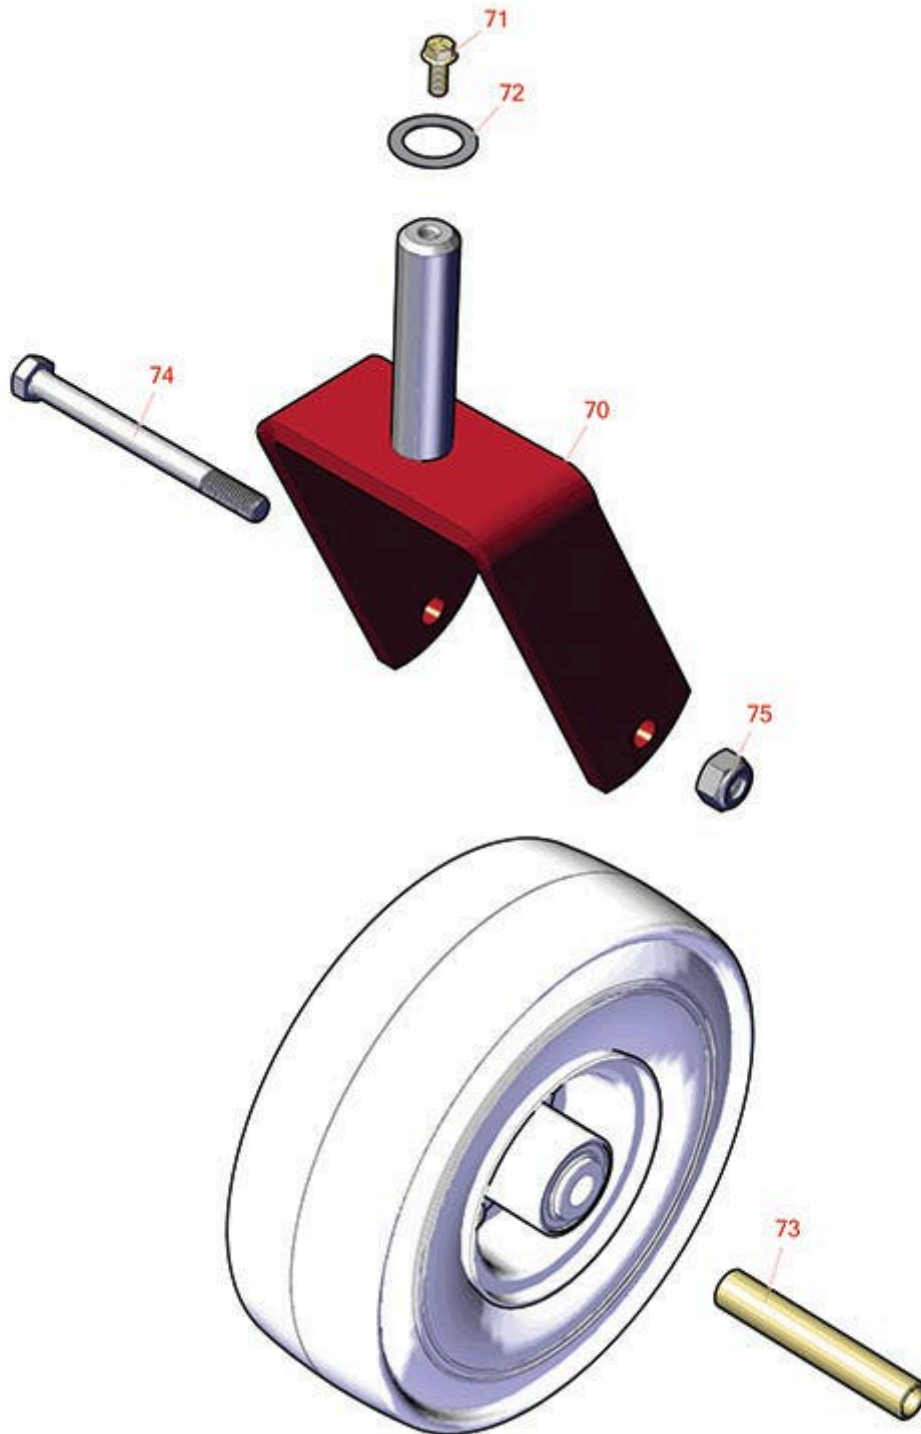

Replaces Toro Titan ZX 6050 Parts

Zero Turn Mower with 60in Deck - Model 74824

Caster Wheel

All original equipment manufacturers names and part numbers are used for identification purposes only, and we are in no way implying that our products are original equipment parts. Prices subject to change without notice.

Replaces Toro Titan ZX 6050 Parts

Zero Turn Mower with 60in Deck - Model 74824

Caster Wheel

Item No	R&R Part No.	OEM Part No.	Description	Qty Req	Order Quantity
---------	--------------	--------------	-------------	---------	----------------

Tires and Wheels

0	TIRES		Click Here to View Complete Tire Selection	0	
---	--------------	--	--	---	--

Other Parts Available

70	R110-6634-01	110-6634-01	Caster Fork Assy	2	
71	R3234-47	3234-47	Bolt - Flanged Hx HD	2	
72	R10-8110	10-8110	Washer - Pivot Pin	2	
73	R104-3667	104-3667	Spanner - Wheel	2	
74	R325-22	01-150-0650, 01-178-0844, 325-21, 325-22	Bolt - Hx HD 1/2-13 x 5 1/2	2	
75	R3296-25	30-3380, 32127-21, 32127-31, 3290-160, 3290-33, 3296-13, 3296-25, 3296-45, 329645	Locknut - 1/2-13 Heavy ESNA	2	