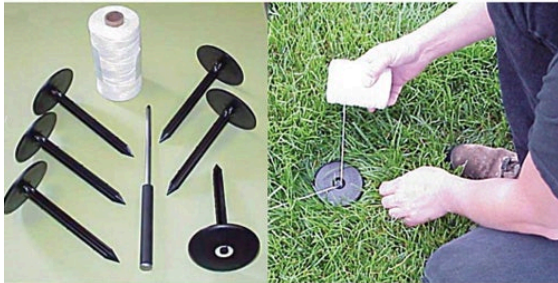

ProLine Football Layout - Pkg/50

RAF2717

Details

Measure only once and permanently locate layout points for any sports field. These one-piece durable marker anchors with built-in string guide are easy to install. Simply punch a hole in the ground with the starter tool, set the marker, string the line and stripe. If the line fades, re-stripe or re-string the markers with no re-measuring. Unique design will not catch cleats or attract debris. Anchor sets include anchors, starter tool and 600' of cord.

- Permanent field layout markers
- Will not catch cleats or debris
- Sets include anchors, starter tool and 600' of cord

Specifications

| | |
|------------------|------------|
| Manufacturer | New Stripe |
| Package Quantity | 50 |