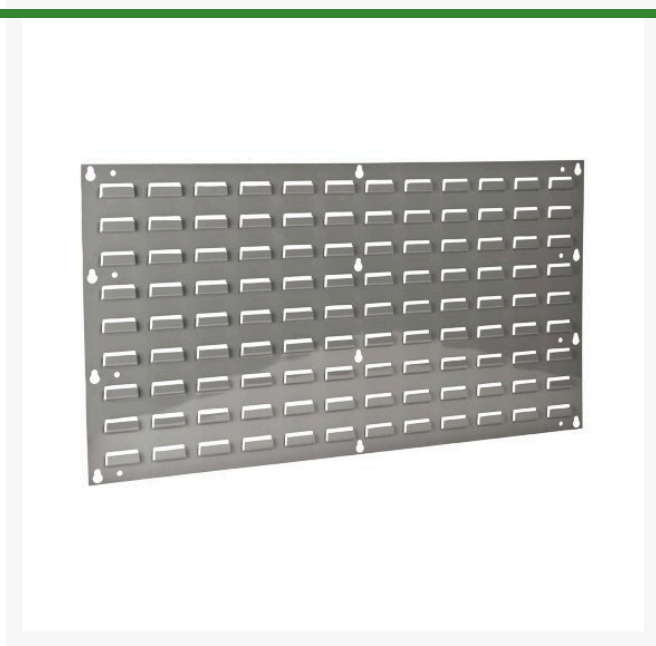

AkroBins Louvered Panel - 35-3/4 x 19

RAM30-636

Details

Louvered panels and racks allow all sizes of AkroBins to be arranged and rearranged in unlimited configurations. They may be wall mounted or mounted on benches, carts, or even inside cabinets. Freestanding louvered racks are also available.

- May be mounted on benches, carts or inside cabinets
- Louvered panels
- Accommodates all sizes of AkroBins
- Panel 35-3/4" x 19"

Specifications

Manufacturer

Akro-Mills

GERT KAUFMANN Golf Course Management