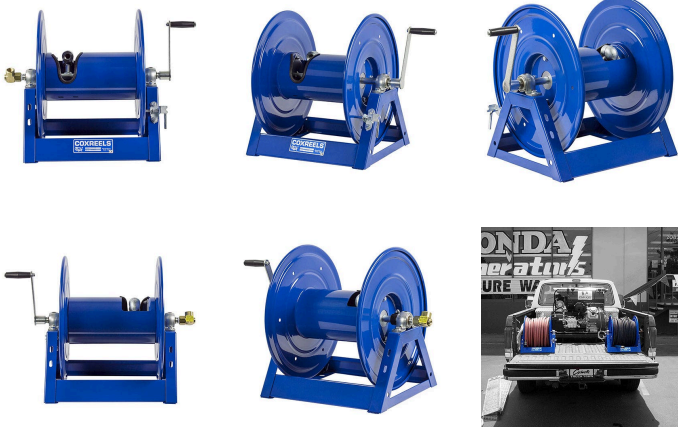

Coxreels Series 1125 Hose Reel

RC11254200

Details

Coxreels' exclusive low profile riser and open drum slot design offers smooth, even hose wraps and no crimping, enabling full pressure flow with every rewind. Also available in motor rewind, 12v DC, 1/3 HP, this sturdy reel sits on a solid, all CNC robotically welded "A" frame foundation. Direct hand crank action combined with self-aligning pillow block bearings for minimum rewind effort. Made for either 1/2" or 3/4" hose, hose not included.

Specifications

Manufacturer	Cox Reels
Hose Included	Yes
Hose Inside Diameter	.5 in
Hose Length	200 ft
Hose Outside Diameter	.875 in
Weight (lbs)	39 lb

GERT KAUFMANN Golf Course Management

Graf-Buttler-Strasse 7 Haimhausen, 85778