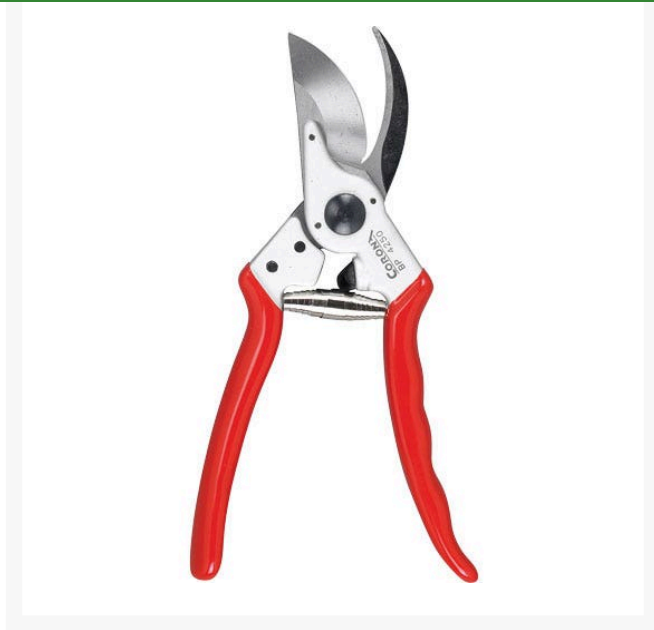

Corona Forged Aluminum Bypass Pruner - 1in RCBP4250

Details

Lightweight forged aluminum handles with forged steel blade and hook. The ergonomically angled head provides less bending of the wrist minimizing fatigue. Bypass cutting for closer, cleaner and healthier cuts.

- Lightweight forged aluminum handles
- High-carbon steel blade and hook
- Ergonomically angled head for less bending of the wrist
- Bypass allows for closer, cleaner and healthier cuts
- Cuts up to 1" in diameter
- Separate steel hook instead of one-piece aluminum hook