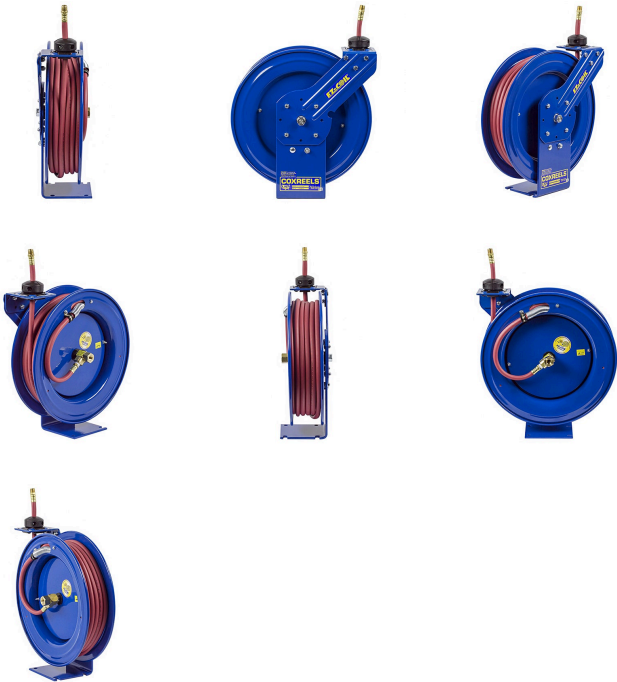

Cox Ezcoil 350 Hose Reel - 50'

RCEZPLP350

Details

This reel has the identical durable design and outstanding features of the RCPLP350, with the added safety of EZ-Coil, Coxreels' exclusively patented Safety Series with up to 80% controlled retraction compared to conventional reels. Choose this reel for greater workplace safety and protection from injury & costly property damage.

Specifications

Manufacturer	Cox Reels
Hose Included	Yes
Hose Inside Diameter	.375 in
Hose Length	50 ft
Hose Outside Diameter	.625 in
Maximum Pressure	300 psi
Weight (lbs)	43 lb

GERT KAUFMANN Golf Course Management