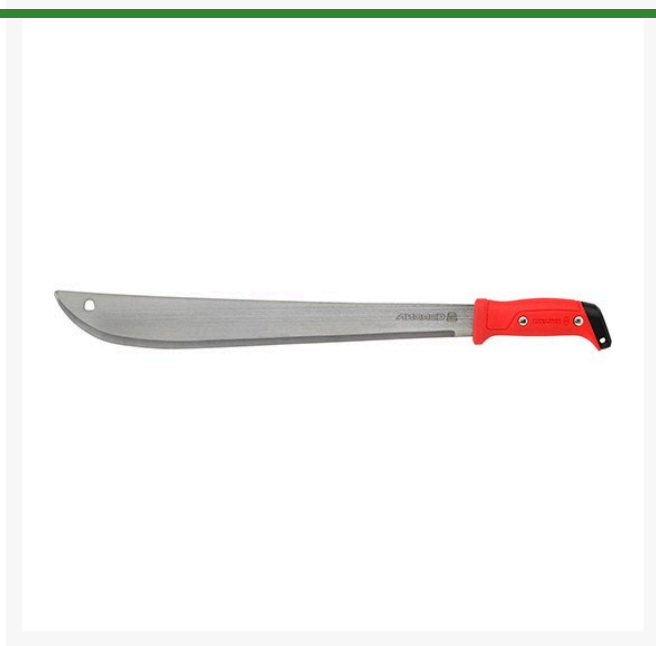

# Corona Ergohandle Machete - 18 in

RCMA60061

## Details

For quick and powerful cleaning of tangled, dense brush, the Corona 18" Tempered Steel Machete is the perfect tool. Long-lasting blade resists corrosion. The ErgoHandle design decreases user fatigue. 18" Blade. Scabbard sold separately.

- Tough Tempered Steel Retains Sharpness
- Easy to Resharpen
- Ergonomically Balanced with Blade Length
- Landyard Attachment Hole
- Built-in Hand Stop
- 18 in Blade