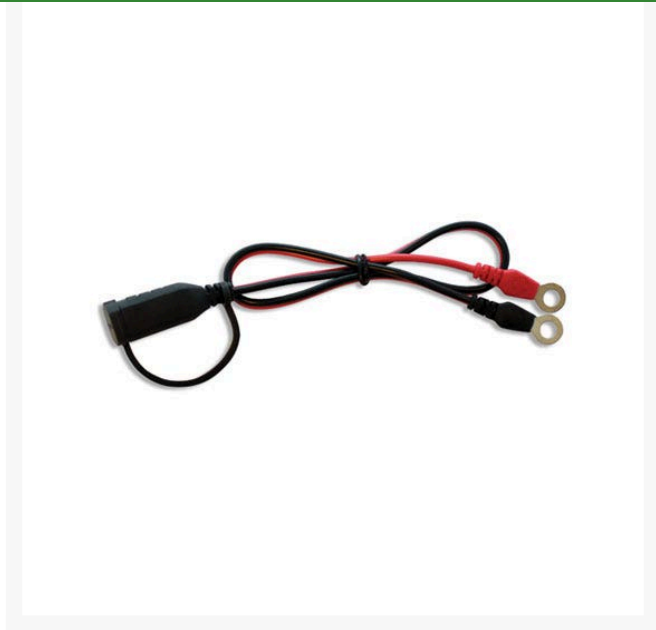

CTEK Comfort Connect M8

RCTK56-261

Details

Comfort Connect reaches even well hidden batteries in the vehicle quickly and easily. There is no need to hassle with battery clamps every time, just permanently mount Comfort Connect on every battery that needs charging and easily charge and maintain the batteries after use and for a prolonged life. Cable length 16".

- Comfort Connect M8, 3/8" (8.4mm)

Specifications

Manufacturer

CTEK

GERT KAUFMANN Golf Course Management

Graf-Buttler-Strasse 7 Haimhausen, 85778

+498133907773

<https://golfkauf.rrproducts.com/>