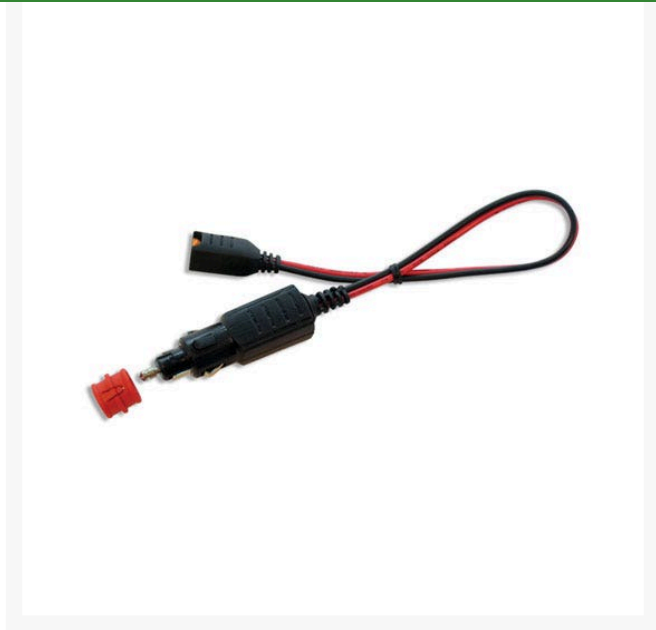

CTEK Comfort Connect Cig Plug

RCTK56-263

Details

Cig Plug enables charging the battery through the cigarette outlet - simply charge from the car! Note that the vehicle needs to have power on the cigarette outlet when not in use. Fits both 12 mm and 21 mm outlets. Maze-like strain relief for user's safety.

- Comfort Connect
- Works with UC 800, US 800, MULTI US 3300, MULTI US 7002, US 0.8, MUS 4.3
- 15.7 in. cable
- Fits 12 mm and 21 mm outlets

Specifications

Manufacturer

CTEK

GERT KAUFMANN Golf Course Management