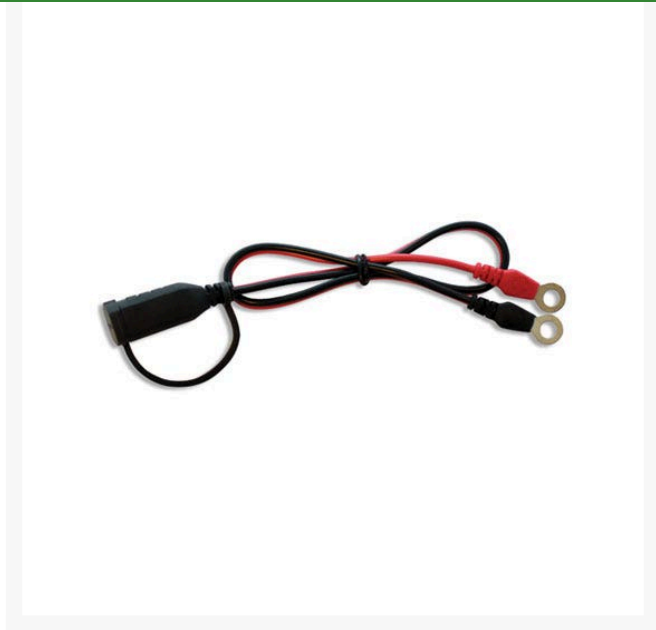

CTEK Comfort Connect M10

RCTK56-329

Details

Comfort Connect reaches even well hidden batteries in the vehicle quickly and easily. There is no need to hassle with battery clamps every time, just permanently mount Comfort Connect on every battery that needs charging and easily charge and maintain the batteries after use and for a prolonged life. Cable length 16".

- Comfort Connect M10, 1/2" (10.4mm)

Specifications

Manufacturer

CTEK

GERT KAUFMANN Golf Course Management

Graf-Buttler-Strasse 7 Haimhausen, 85778

+498133907773

<https://golfkauf.rrproducts.com/>