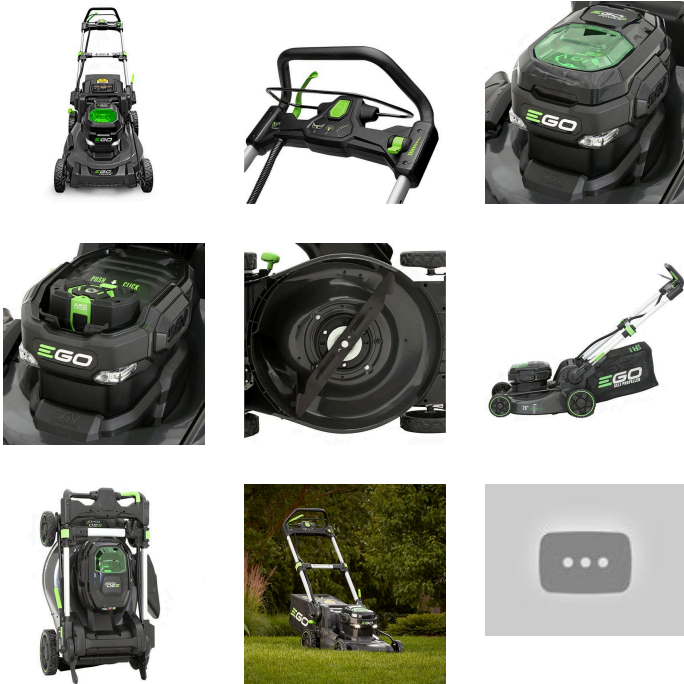

EGO 20in Self Propelled Lawn Mower w/Steel Deck - Bare Tool Only

REGLM2020SP

Details

The EGO POWER+ 20" Self-Propelled Mower delivers the torque of gas. No other cordless mower matches or surpasses the power of gas mowers, making the EGO Power+ Mowers a true gas replacement lawn mower. A 20" steel deck, a 60-minute run time, a brushless motor and a variable-speed, self-propelled system are just a few of the features that make this mower incredible. Compatible with all EGO POWER+ ARC Lithium batteries (available separately) to deliver Power Beyond Belief.

- 20 inch Steel Deck
- 56-Volt Lithion Battery
- High-Efficiency Brushless Motor
- Push-Button Start
- Variable Speed Control
- Weather-Resistant Construction (ipx4)
- 3-in-1 Mulching, Bagging and Side Discharge
- Folds Easily for Compact Storage
- Single Lever 6-Position Deck-Height Adjustment
- Easy-Access Grass Bag
- LED Headlights
- 5 Year Warranty