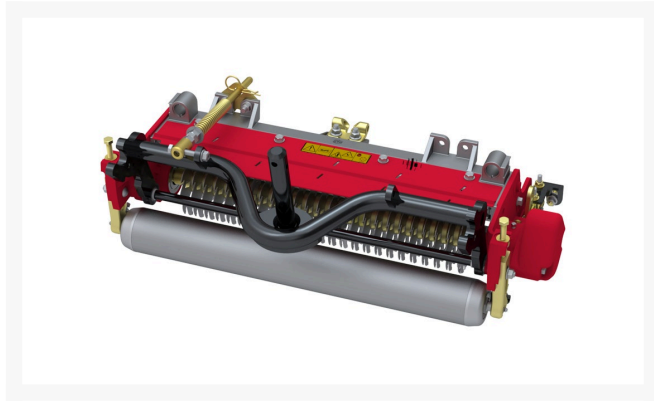

# Complete Standard Verti-Cut Unit

R03664

## Specifications

Manufacturer

R&R Products