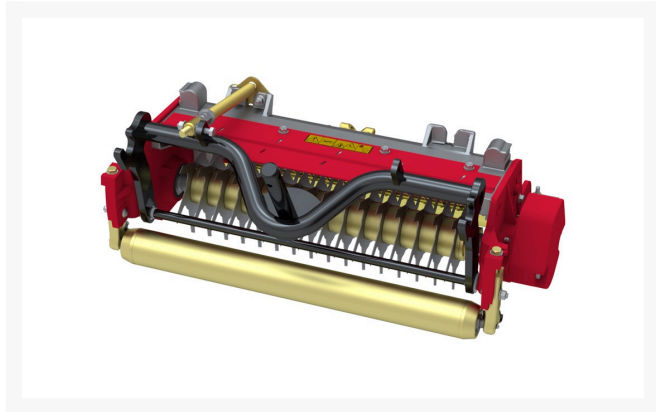

# Complete Standard Verti-Cut Unit

R03684

## Specifications

Manufacturer

R&R Products