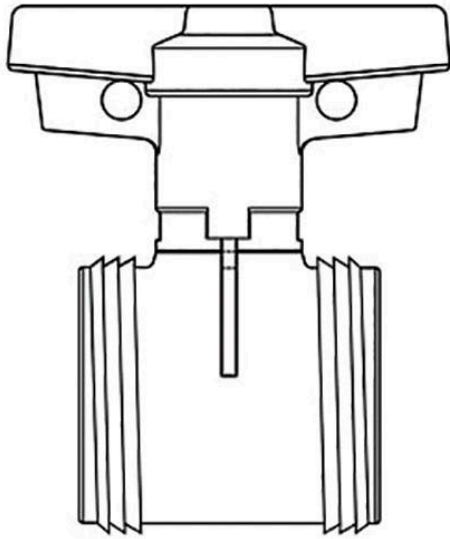

1/2 PVC True Union Ball Valve Cartridge

Epd

RG2320005

Details

True Union Ball Valve Cartridge Kits include valve assembly, less union nuts and end connectors.

Note: 6" Valve uses Lever-Style Handle for proper leverage. T-Style Handle is more compact, but will increase difficulty of operation.

Specifications

Manufacturer	Spears
Fitting Size	1/2
Seal Type	EPDM

GERT KAUFMANN Golf Course Management

Graf-Buttler-Strasse 7 Haimhausen, 85778

+498133907773

<https://golfkauf.rrproducts.com/>