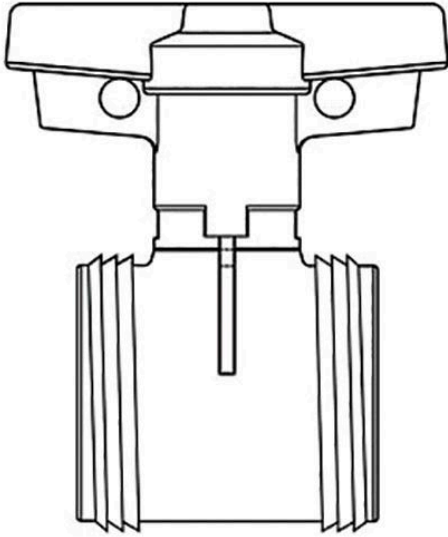

3/4 PVC True Union Ball Valve Cartridge

Epd

RG2320007

Details

True Union Ball Valve Cartridge Kits include valve assembly, less union nuts and end connectors.

Note: 6" Valve uses Lever-Style Handle for proper leverage. T-Style Handle is more compact, but will increase difficulty of operation.

Specifications

Manufacturer

Spears

Seal Type

EPDM

GERT KAUFMANN Golf Course Management

Graf-Buttler-Strasse 7 Haimhausen, 85778

+498133907773