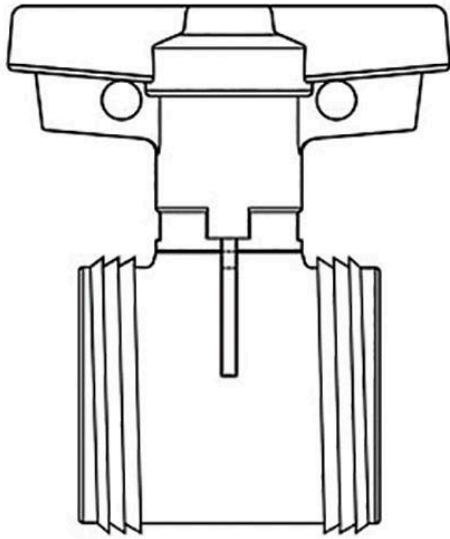

# 1 PVC True Union Ball Valve Cartridge

## EPDM

RG2320010

### Details

True Union Ball Valve Cartridge Kits include valve assembly, less union nuts and end connectors.

Note: 6" Valve uses Lever-Style Handle for proper leverage. T-Style Handle is more compact, but will increase difficulty of operation.

### Specifications

Manufacturer	Spears
Fitting Size	1
Seal Type	EPDM

**GERT KAUFMANN Golf Course Management**

Graf-Buttler-Strasse 7 Haimhausen, 85778  
+498133907773

<https://golfkauf.rrproducts.com/>