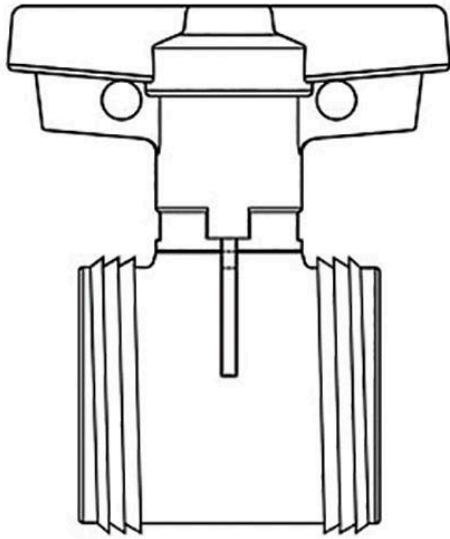

# 1-1/4" PVC True Union Ball Valve Cartridge E RG2320012

## Details

True Union Ball Valve Cartridge Kits include valve assembly, less union nuts and end connectors.

Note: 6" Valve uses Lever-Style Handle for proper leverage. T-Style Handle is more compact, but will increase difficulty of operation.