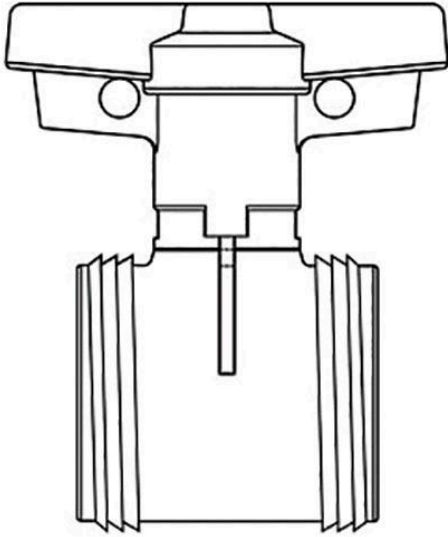

1-1/2 PVC True Union Ball Valve Cartridge E RG2320015

Details

True Union Ball Valve Cartridge Kits include valve assembly, less union nuts and end connectors.

Note: 6" Valve uses Lever-Style Handle for proper leverage. T-Style Handle is more compact, but will increase difficulty of operation.

Specifications

Manufacturer	Spears
Fitting Size	1-1/2
Seal Type	EPDM

GERT KAUFMANN Golf Course Management

Graf-Buttler-Strasse 7 Haimhausen, 85778
+498133907773

<https://golfkauf.rrproducts.com/>