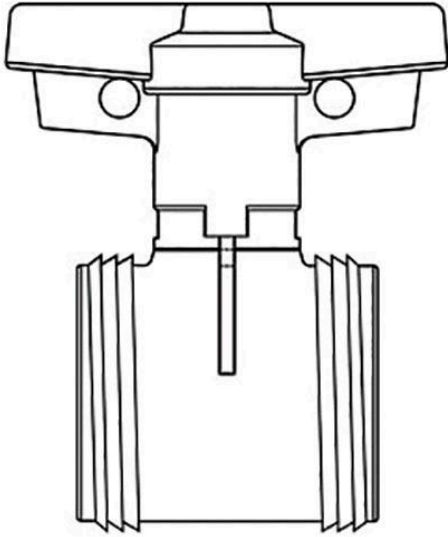

2 PVC True Union Ball Valve Cartridge

EPDM

RG2320020

Details

True Union Ball Valve Cartridge Kits include valve assembly, less union nuts and end connectors.

Note: 6" Valve uses Lever-Style Handle for proper leverage. T-Style Handle is more compact, but will increase difficulty of operation.

Specifications

Manufacturer	Spears
Fitting Size	2
Seal Type	EPDM

GERT KAUFMANN Golf Course Management

Graf-Buttler-Strasse 7 Haimhausen, 85778

+498133907773

<https://golfkauf.rrproducts.com/>