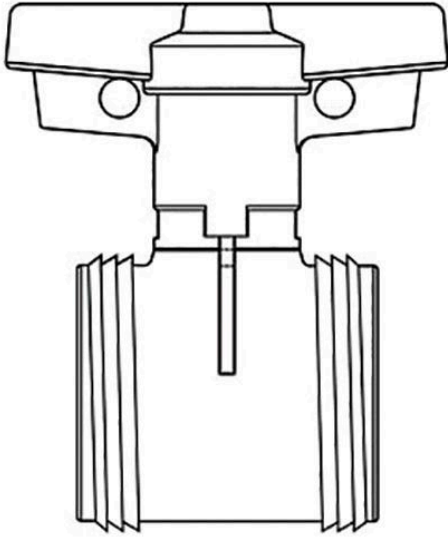

2-1/2&3 PVC True Union Ball Valve Cartridge RG2320030

Details

True Union Ball Valve Cartridge Kits include valve assembly, less union nuts and end connectors.

Note: 6" Valve uses Lever-Style Handle for proper leverage. T-Style Handle is more compact, but will increase difficulty of operation.

Specifications

Manufacturer	Spears
Seal Type	EPDM

GERT KAUFMANN Golf Course Management

Graf-Buttler-Strasse 7 Haimhausen, 85778
+498133907773

<https://golfkauf.rrproducts.com/>