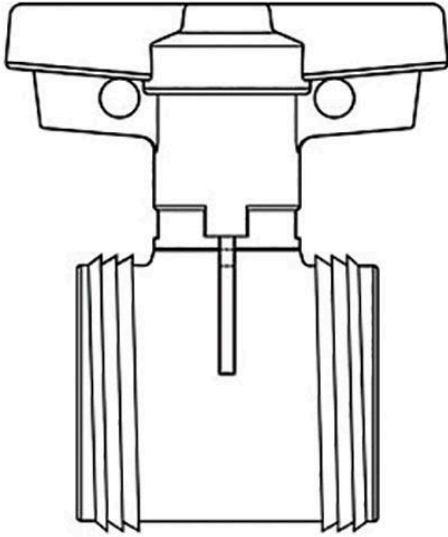

# 4 PVC True Union Ball Valve Cartridge

EPDM

RG2320040

## Details

True Union Ball Valve Cartridge Kits include valve assembly, less union nuts and end connectors.

Note: 6" Valve uses Lever-Style Handle for proper leverage. T-Style Handle is more compact, but will increase difficulty of operation.