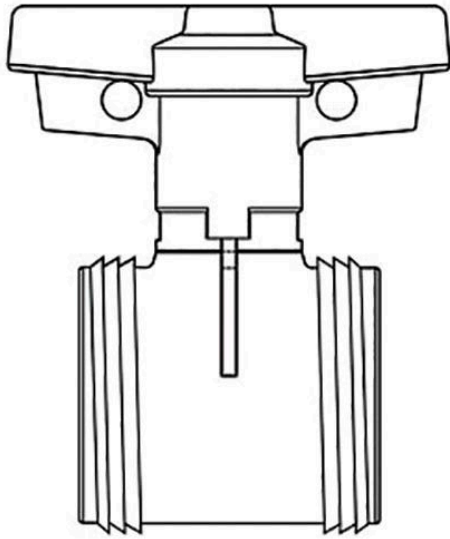

# 1/2 PVC True Union Ball Valve Cartridge

Vit

RG2330005

## Details

True Union Ball Valve Cartridge Kits include valve assembly, less union nuts and end connectors.

Note: 6" Valve uses Lever-Style Handle for proper leverage. T-Style Handle is more compact, but will increase difficulty of operation.

## Specifications

Manufacturer	Spears
Fitting Size	1/2
Seal Type	Viton

**GERT KAUFMANN Golf Course Management**

Graf-Buttler-Strasse 7 Haimhausen, 85778

+498133907773

<https://golfkauf.rrproducts.com/>