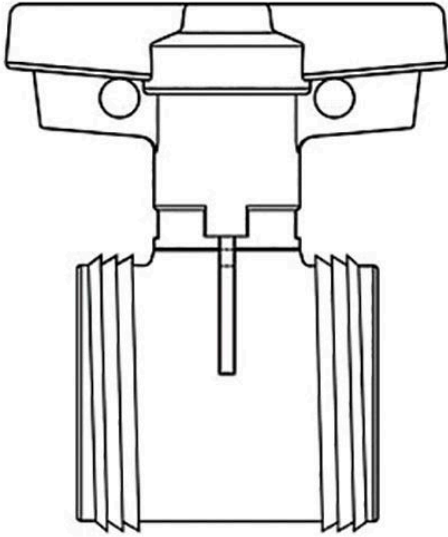

3/4 PVC True Union Ball Valve Cartridge

Vit

RG2330007

Details

True Union Ball Valve Cartridge Kits include valve assembly, less union nuts and end connectors.

Note: 6" Valve uses Lever-Style Handle for proper leverage. T-Style Handle is more compact, but will increase difficulty of operation.