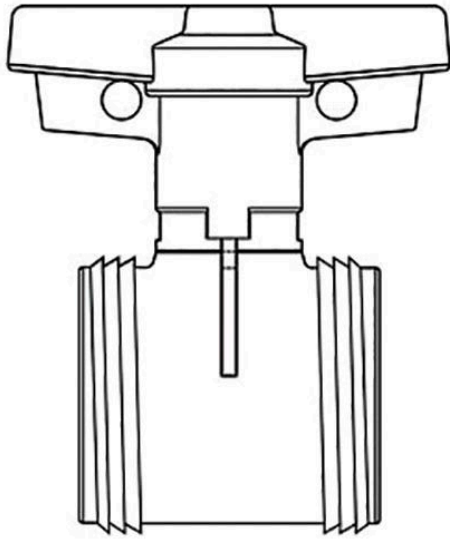

1-1/4" PVC True Union Ball Valve Cartridge V RG2330012

Details

True Union Ball Valve Cartridge Kits include valve assembly, less union nuts and end connectors.

Note: 6" Valve uses Lever-Style Handle for proper leverage. T-Style Handle is more compact, but will increase difficulty of operation.

Specifications

Manufacturer

Spears

Seal Type

Viton

GERT KAUFMANN Golf Course Management

Graf-Buttler-Strasse 7 Haimhausen, 85778

+498133907773