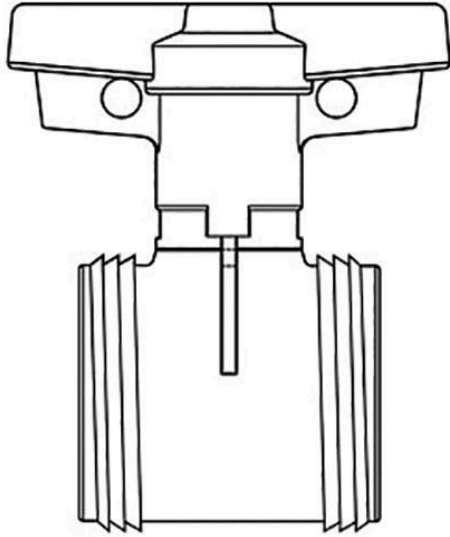

1-1/2 PVC True Union Ball Valve Cartridge V RG2330015

Details

True Union Ball Valve Cartridge Kits include valve assembly, less union nuts and end connectors.

Note: 6" Valve uses Lever-Style Handle for proper leverage. T-Style Handle is more compact, but will increase difficulty of operation.

Specifications

| | |
|--------------|--------|
| Manufacturer | Spears |
| Fitting Size | 1-1/2 |
| Seal Type | Viton |

GERT KAUFMANN Golf Course Management

Graf-Buttler-Strasse 7 Haimhausen, 85778
+498133907773