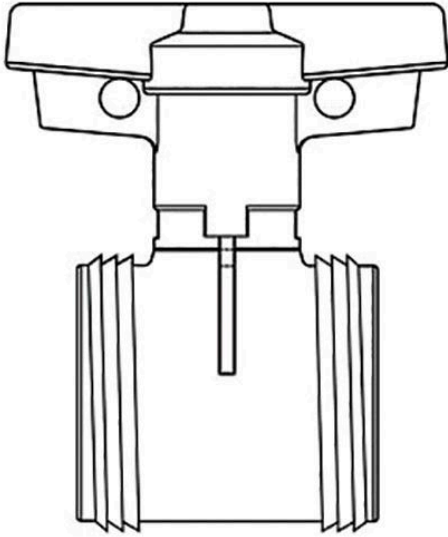

# 2 PVC True Union Ball Valve Cartridge

## Viton

RG2330020

### Details

True Union Ball Valve Cartridge Kits include valve assembly, less union nuts and end connectors.

Note: 6" Valve uses Lever-Style Handle for proper leverage. T-Style Handle is more compact, but will increase difficulty of operation.

### Specifications

Manufacturer	Spears
Fitting Size	2
Seal Type	Viton

**GERT KAUFMANN Golf Course Management**

Graf-Buttler-Strasse 7 Haimhausen, 85778

+498133907773

<https://golfkauf.rrproducts.com/>