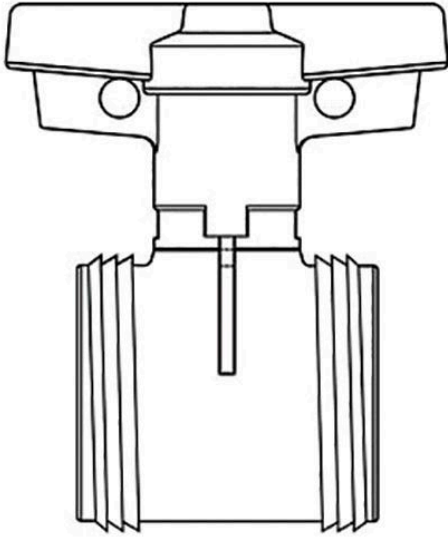

2-1/2,3 PVC True Union Ball Valve Cartridge

RG2330030

Details

True Union Ball Valve Cartridge Kits include valve assembly, less union nuts and end connectors.

Note: 6" Valve uses Lever-Style Handle for proper leverage. T-Style Handle is more compact, but will increase difficulty of operation.