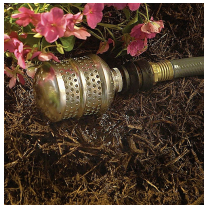

# Metal Bubbler Nozzle

RG2352

## Details

Some fragile plants and flowers require a lighter touch. This bubbler delivers water into the soil, preventing erosion and water waste. Protect your plants and the dirt around them with a soft, bubbling flow of water that quickly absorbs into the ground. Spot-water garden beds, container gardens, vegetables and flowers with a flow aimed directly at the roots, without disturbing surrounding soil. Attach to end of hose to allow water to gently soak into ground without erosion. Ideal for watering delicate plants that will not tolerate direct spray.

- Gently soak bedding plants without erosion
- Metal Nozzle