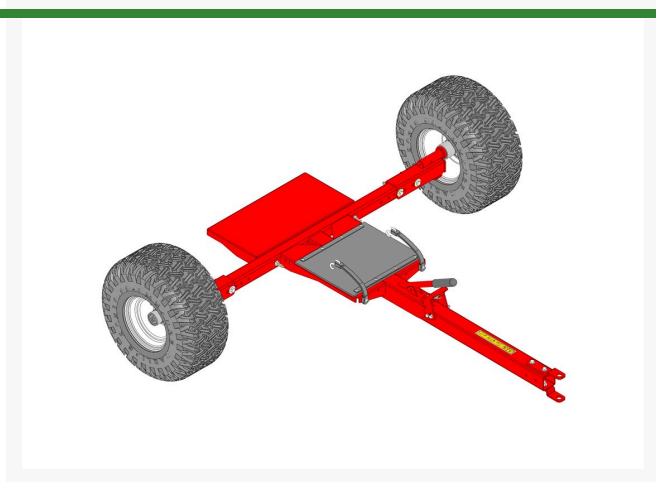

# Frame Assy - Red

R04238

## Replacement Parts

R105-9928-01	Spindle Assy - Red
R106-4671	Latch
R106-4675	Tongue - Trailer - Red
R106-5360	Rubber Mat - Front Roller
R106-5366-01	Frame Assy - Red
R106-5384	Strip - Roller Mat
R106-8459	Rubber Strap
R150317	Latch Assy
R150318	Hardware - Misc
R232-24	Stem - Valve w/ Cap
R297-1	Screw - Button HD Socket 3/4
R301504	Locknut - ESNA 1/4-20
R316797	Bolt - 1/4-20 x 1-1/4
R32128-21	Locknut - Flanged 3/8-16 Whiz Top Lock
R32128-32	Locknut - 1/4-20 Flanged
R3231-2	Bolt - Carriage 3/8-16 x 1
R3256-22	Washer - Flat 1/4 Yellow
R98-8690	Hub Assy - Trailer
R99-4507	Wheel - 8x7.00 4/4 Solid F266
RCT5111011	Tire - 20x10.00-8 Nhs (2 Ply) Carlisle Turf Saver