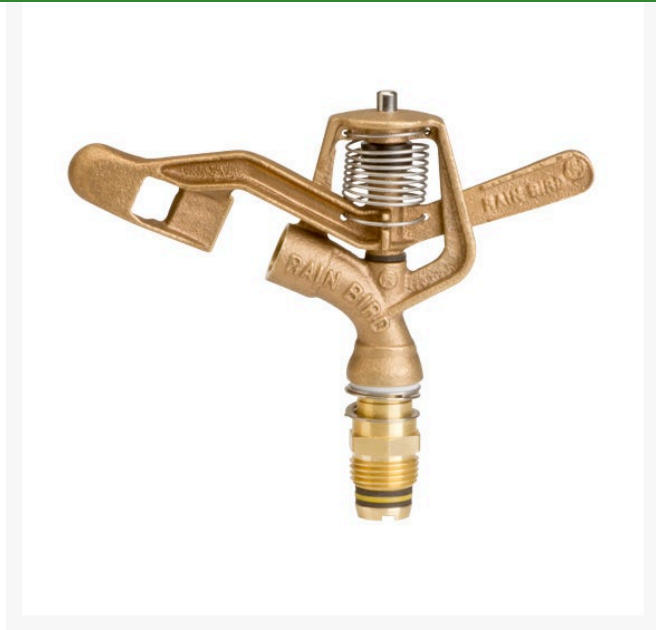

Sprinkler - 1/2 Full Circle

RG29JH

Details

Very durable heavy brass construction.

Specifications

Manufacturer

Rain Bird