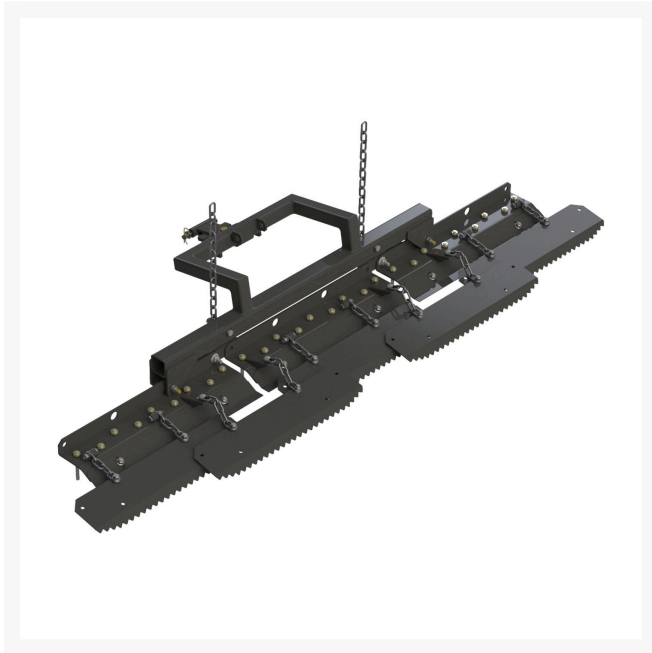

# Tooth Rake to Fit Standard Mounting Hitch

R08812

## Details

The Tooth Rake attachment with Standard Hitch may be used in wet or dry conditions to quickly scarify, smooth and groom. 72" (193cm) width, 5 rake sections, 27 adjustable prongs.

- Quickly scarify, smooth, and groom in wet or dry conditions
- 5 rake sections
- 27 adjustable prongs

## Replaces

R&R Products	08812
Toro	08812

## Specifications

Manufacturer	R&R Products
Application Width	72 in