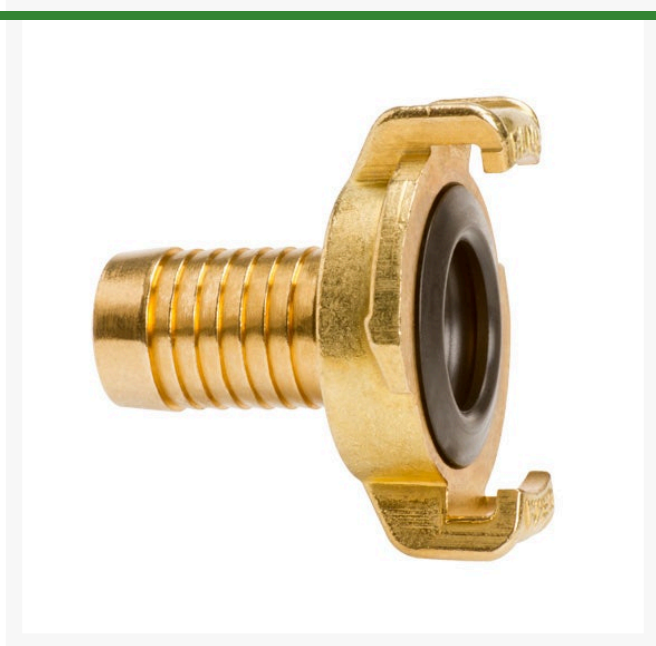

Disconnect- Brass Twisty Click 5/8"

RG625

Details

A 1/4 turn quick disconnects with hose barb fittings for use with blunt cut hoses without fittings. Secure hose to the fitting with a hose clamp (not provided). Can be used in any combination with RG775M and RG776F Twisty Disconnect. Available for 5/8" or 3/4" ID hose. Forged Brass. Made in USA.