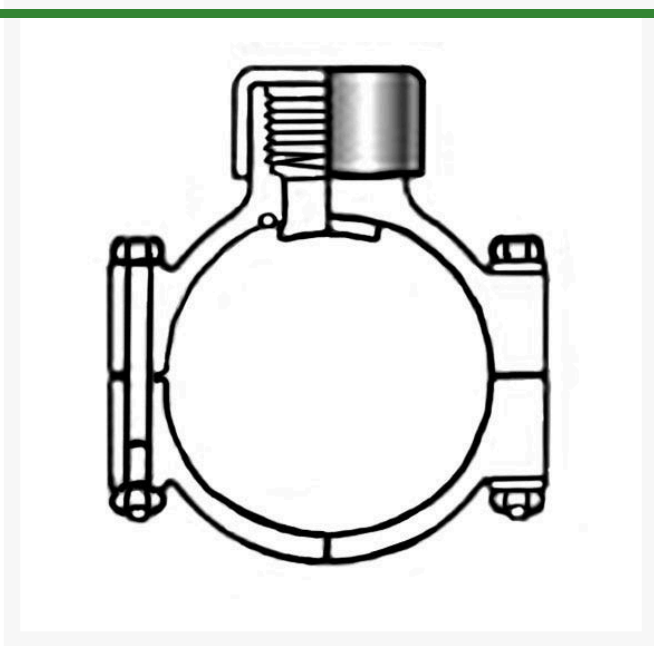

# 6x1/4 PVC Clamp Saddle (Srfpt) EPDM S

RG867S521SR

## Specifications

Manufacturer  
Seal Type

Spears  
EPDM