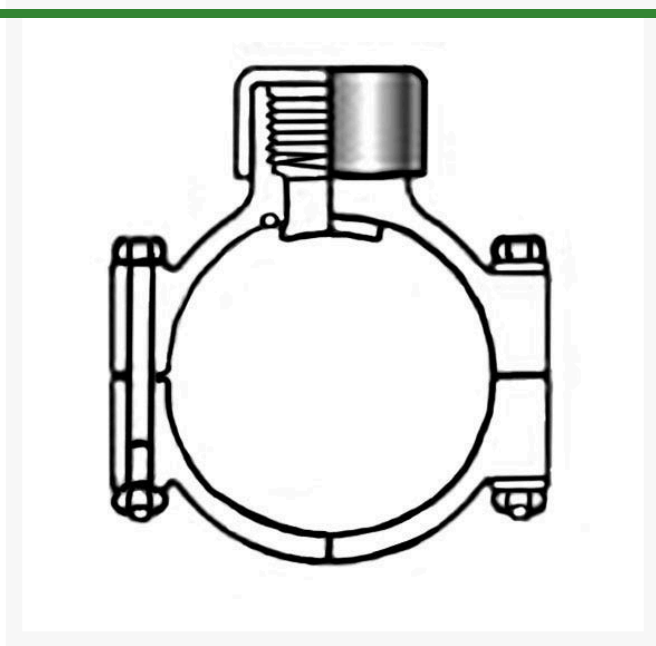

8x1/4 PVC Clamp Saddle (Srfpt) EPDM S

RG867S571SR

Specifications

Manufacturer
Seal Type

Spears
EPDM