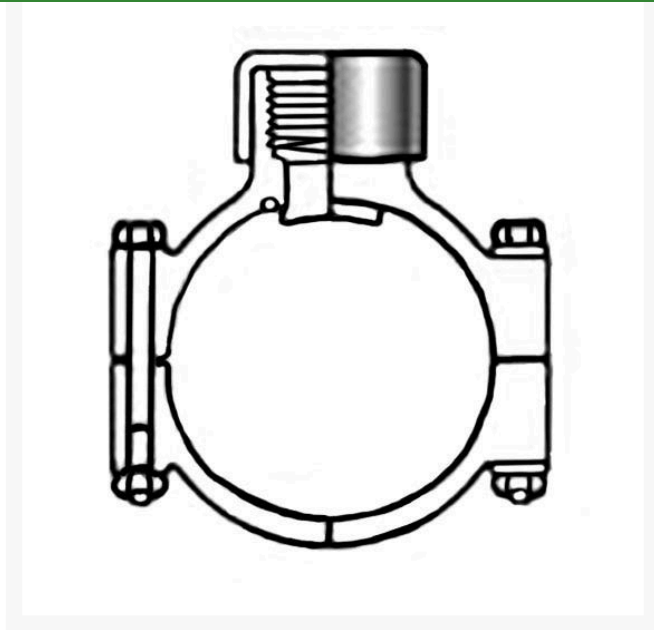

8x2-1/2 PVC Clamp Sdl (Srfpt) EPDM SS

RG867S579SR

Specifications

Manufacturer
Seal Type

Spears
EPDM